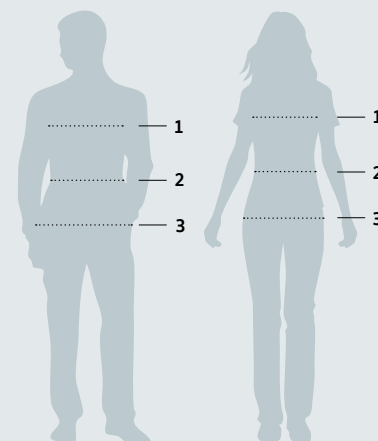

Sizes

All body measurements specified in cm

Men	S	M	L	XL	XXL	3XL
International sizes						
DE/NL/IT/FR/BE/ES	44/46	48/50	52/54	56/58	60/62	64/66
GB/AU	6/8	10/12	14/16	18/20	22/24	26/28
US	34-36	38-40	42-44	46-48	50-52	54-56
Chest size	94-97	98-102	103-106	107-110	111-113	114-117
Waist size	81-86	87-91	92-96	97-100	101-105	106-110
Hip size	98-100	101-103	104-106	107-109	110-112	113-115
Collar size	37/38	39/40	41/42	43/44	45/46	

Ladies	XS	S	M	L	XL	XXL
International sizes						
DE/NL	32/34	36/38	40/42	44/46	48/50	52/54
IT	36/38	40/42	44/46	48/50	52/54	56/58
FR/BE/ES	34/36	38/40	42/44	46/48	50/52	54/56
GB/AU	6/8	10/12	14/16	18/20	22/24	26/28
US	2-4	4-6	6-8	8-10	10-12	12-14
Chest size	78-82	83-86	87-90	91-94	95-98	99-102
Waist size	63-67	68-70	71-74	75-78	79-83	84-88
Hip size	88-91	92-95	96-98	99-101	102-104	105-107

Toddler / School kids	2-3 years	4-5 years	6-7 years	8-9 years	10-11 years	12-13 years
Height	89-100	101-112	113-124	125-136	137-148	149-160
EU	92/98	104/110	116/122	128/134	140/146	152/158

Baby	6-8 months	9-12 months	13-36 months
Height	66-76	77-88	89-100
EU	68/74	80/86	92/98

- 1 Chest size (ladies/men)
- 2 Waist size (ladies/men)
- 3 Hip size (ladies/men)
- 4 Height (kids)

Wearing options

Snood