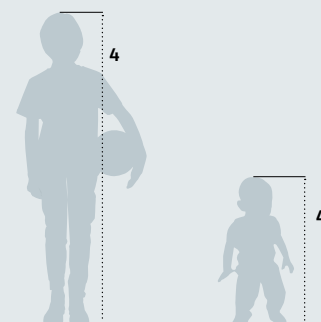

Sizes

All body measurements specified in cm

Men	S	M	L	XL	XXL	3XL
International sizes						
DE/NL/IT/FR/BE/ES	44/46	48/50	52/54	56/58	60/62	64/66
GB/AU	6/8	10/12	14/16	18/20	22/24	26/28
US	34-36	38-40	42-44	46-48	50-52	54-56
Chest size	94-97	98-102	103-106	107-110	111-113	114-117
Waist size	81-86	87-91	92-96	97-100	101-105	106-110
Hip size	98-100	101-103	104-106	107-109	110-112	113-115
Collar size	37/38	39/40	41/42	43/44	45/46	

Ladies	XS	S	M	L	XL	XXL
International sizes						
DE/NL	32/34	36/38	40/42	44/46	48/50	52/54
IT	36/38	40/42	44/46	48/50	52/54	56/58
FR/BE/ES	34/36	38/40	42/44	46/48	50/52	54/56
GB/AU	6/8	10/12	14/16	18/20	22/24	26/28
US	2-4	4-6	6-8	8-10	10-12	12-14
Chest size	78-82	83-86	87-90	91-94	95-98	99-102
Waist size	63-67	68-70	71-74	75-78	79-83	84-88
Hip size	88-91	92-95	96-98	99-101	102-104	105-107

Toddler / School kids	2-3 years	4-5 years	6-7 years	8-9 years	10-11 years	12-13 years
Height	89-100	101-112	113-124	125-136	137-148	149-160
EU	92/98	104/110	116/122	128/134	140/146	152/158

Baby	6-8 months	9-12 months	13-36 months
Height	66-76	77-88	89-100
EU	68/74	80/86	92/98

- 1 Chest size (ladies/men)
- 2 Waist size (ladies/men)
- 3 Hip size (ladies/men)
- 4 Height (kids)

Wearing options

Snood