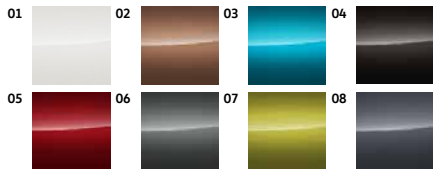

No matter where the road takes you the California range has an option for you.

Exploring has been made easy by transforming every trip into an adventure.

Caddy California colour range

- 01 Candy White
- 02 Copper Bronze Metallic
- 03 Costa Azul Metallic
- 04 Deep Black Pearlescent
- 05 Fortana Red Metallic
- 06 Indium Grey Metallic
- 07 Golden Green Metallic
- 08 Starlight Blue Metallic

California Ocean colour range

- 01 Ascot Grey
- 02 Candy White
- 03 Cherry Red
- 04 Deep Black Pearlescent
- 05 Indium Grey Metallic
- 06 Fortana Red Metallic
- 07 Mojave Beige Metallic
- 08 Reflex Silver Metallic
- 09 Reflex Silver/Starlight Blue