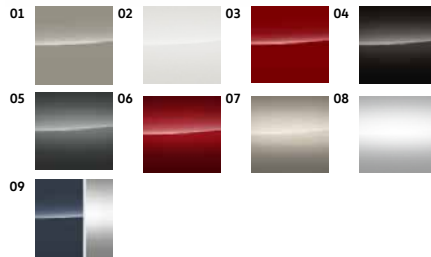

No matter where the road takes you the California range has an option for you.

Exploring has been made easy by transforming every trip into an adventure.

Caddy California colour range

- 01 Candy White
- 02 Copper Bronze Metallic
- 03 Costa Azul Metallic
- 04 Deep Black Pearlescent
- 05 Fortana Red Metallic
- 06 Indium Grey Metallic
- 07 Golden Green Metallic
- 08 Starlight Blue Metallic

California Ocean colour range

- 01 Ascot Grey
- 02 Candy White
- 03 Cherry Red
- 04 Deep Black Pearlescent
- 05 Indium Grey Metallic
- 06 Fortana Red Metallic
- 07 Mojave Beige Metallic
- 08 Reflex Silver Metallic
- 09 Reflex Silver/Starlight Blue

Grand California colour range

- 01 Candy White
- 02 Candy White/Cherry Red
- 03 Candy White/Deep Ocean Blue
- 04 Candy White/Mojave Beige
- 05 Indium Grey Metallic
- 06 Reflex Silver Metallic
- 07 Reflex Silver/Indium Grey