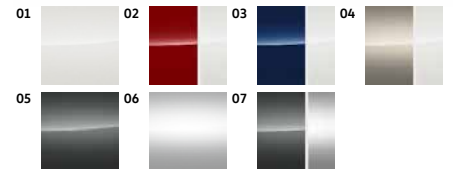

Grand California colour range

- 01 Candy White
- 02 Candy White/Cherry Red
- 03 Candy White/Deep Ocean Blue
- 04 Candy White/Mojave Beige
- 05 Indium Grey Metallic
- 06 Reflex Silver Metallic
- 07 Reflex Silver/Indium Grey