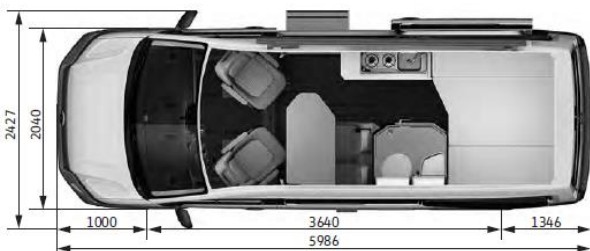

Grand California 600