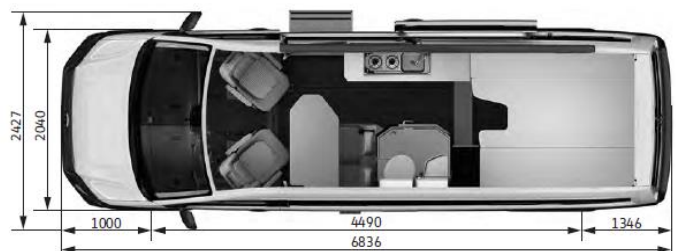

Grand California 680