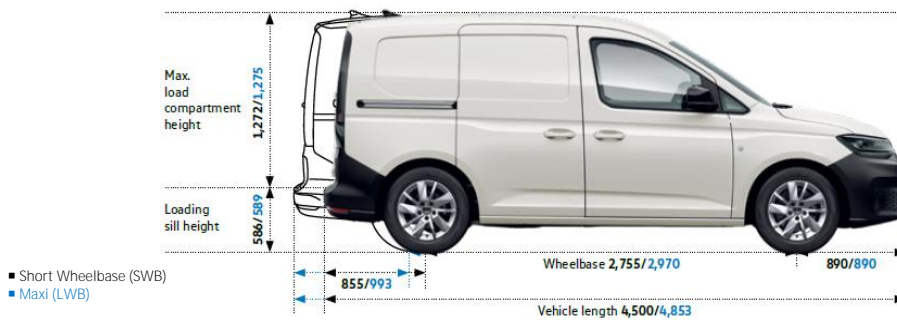

Caddy Cargo Van

Model Year 2026 Specifications

Commercial Vehicles

5 YEAR WARRANTY

Price	Short Wheelbase (SWB)			Maxi - Long Wheelbase (LWB)	
	Runner TSI DSG	TSI DSG	TDI DSG (Limited Stock only)	TSI DSG	TDI DSG (Limited Stock only)
Model Code	SBAAS5	SBAAS5	SBAA55	SBHAS5	SBHA55
Maximum Retail Price (MRP)*	$59,990	$65,990	$68,990	$69,990	$71,990

*Maximum Retail Price (MRP) includes 15% GST and does not include on-road costs. Fuel consumption tested in accordance with EC directive EEC 715/2007. Consumption is measured on European specification cars. The official fuel consumption, emissions, and EV range figures determined by the WLTP or NEDC test should be used as a guide only, or for vehicle to vehicle comparison. Actual results may vary due to factors such as driving or environmental conditions. Image shows international specification, local specification may vary. Specifications are as planned at April 2026 for Model Year 2026 and subject to change without notice or obligation.

^Caddy Runner will undergo all necessary inspections when available. Until inspections are complete, all information and illustrations are based on data available at the time of publication and subject to change without notice.