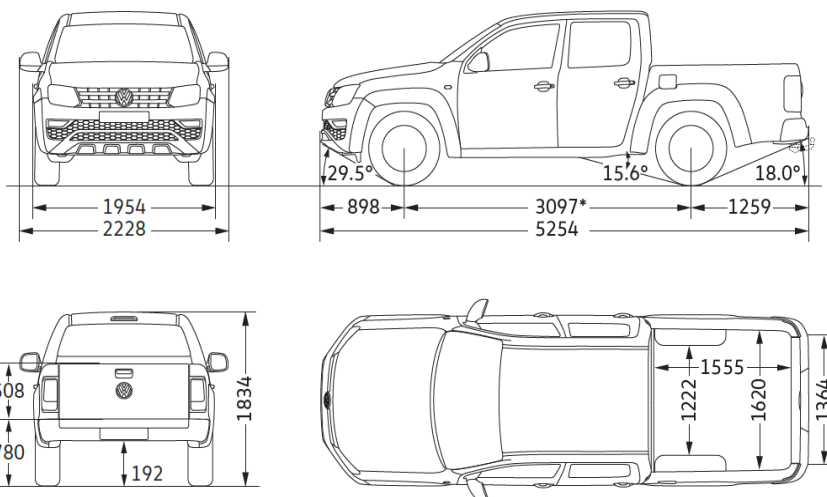

*This value applies for unladen weight. When loaded, the wheelbase is 3,090 mm.

Safety and Security		4-Cylinder Comfortline	V6 Sportline	V6 Aventura
Airbags – driver & front passenger, with front passenger airbag deactivation	4UF / 4UD	●	●	●
Airbags – side and curtain airbag for front passengers	4X3	●	●	●
Anti-spin regulation (ABS/ASR) including Off-road ABS, along with electronic differential lock (EDL)	1AT	●	●	●
ESP (Electronic Stability Program) with hill start / descent assist and trailer stabilisation	1AT	●	●	●
Anti-theft alarm system with interior monitoring, backup horn, towing protection, and all-door unlocking	7AS	●	●	●
Central locking system with radio remote control, interior release mechanism, and SAFELOCK	4K3	●	●	●
5 x 3-point lap and diagonal seatbelts	**	●	●	●
Dual piston disc brakes in front and drum brakes rear with EBD (electronic brake-force distribution)	2E3	●	-	-
332mm diameter disc brakes front and 300mm diameter disc brakes in the rear with EBD (electronic brake-force distribution)	2E4	-	●	●
Warning buzzer and light for driver seatbelt and front passenger seat belt not fastened	9P3	●	●	●
Cruise Control	8T1	●	●	●
Tire Pressure Monitoring System	7K3	$400	$400	$400
Park Distance Control, Front & Rear, with Rear View Camera	7X8	●	●	●

Exterior		4-Cylinder Comfortline	V6 Sportline	V6 Aventura
Silver Skid Plate at front bumper	**	-	-	●
Black rear bumper with integrated step	2JF / OS2	●	-	-
Chrome-plated rear bumper with integrated step and chrome elements on front bumper	2JF / OS6	-	●	●
Front fog lights with cornering function	8WH	●	●	●
Bi-Xenon headlights with LED daytime running lights	ZF5	●	●	●
Light & Vision – Rain sensor, auto lights, auto dimming interior mirror, coming home and leaving home function	ZL2	●	●	●
Electrically adjustable and heated wing mirrors	6XD	●	●	-
Electrically adjustable, heated & folding wing mirrors	6XE	-	-	●
Washer fluid level indicator	8W1	-	●	●
Front side windows in heat insulating glass and Privacy glass for rear passenger windows	QL5	●	●	●
Mud flaps, front and rear	6N2	●	●	●
LED centre high-mounted stop lamp	8R4 / 8R7	●	●	●