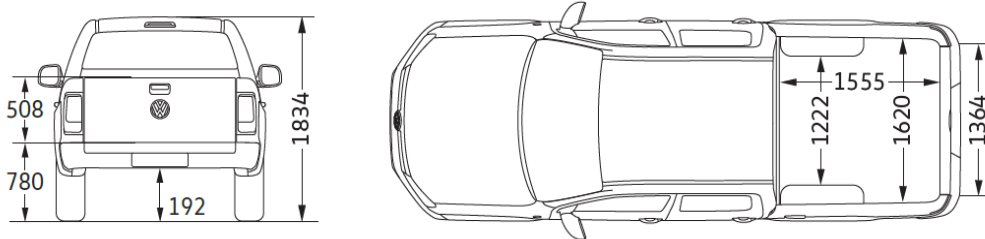

Amarok V6 Darkside

Model Year 2020 Specifications

Commercial
Vehicles

5
YEAR
WARRANTY

Price	V6 Darkside
Model Code	S6BC8A
Maximum Retail Price*	\$79,000
<p>*Maximum Retail Price (MRP) includes 15% GST and does not include on-road costs. Fuel consumption tested in accordance with EC directive EEC 715/2007 and is based on NEDC procedure. Consumption is measured on European specification cars and may vary depending on equipment, road conditions, tires and driving behaviour. Image shows international specification, local specification may vary. Specifications are as planned at August 2020 for Model Year 2020 and subject to change without notice or obligation.</p>	

Technical Data	V6 Darkside
Engine Type	V6 Turbo
Fuel Type	Diesel
Cubic Capacity (cc)	2,967
Maximum Power (kW) @ rpm	190 @ 2,500 - 4,000
Maximum Power including Overboost (kW) @ rpm	200 @ 3,500 - 4,000
Maximum Torque (Nm) @ rpm	580 @ 1,400 - 3,000
Drivetrain	4MOTION 4-Wheel Drive
Transmission	8 Speed Automatic
Spring Load System, 2+1 Standard Leaf Springs	●
Gross Vehicle Mass, based on Standard Equipment	2,920
Tare weight (kg), based on Standard Equipment	2,218
Payload, based on Standard Equipment	702
Trailer load limit 12% gradient, 300kg Down Ball load. Braked / Unbraked (kg), 2+1 Standard Leaf Springs	3,500 / 750
Maximum Axle Ratings, Front / Rear (kg), based on Standard Equipment	1,445 / 1,630
Gross Train Weight 12% gradient (kg)	6,000
Fuel Tank Capacity (L, approx.)	80
Emission Standard	EU6
Ad Blue Tank Capacity (L, approx.)	13
Fuel consumption (L/100km) (Combined)	8.9
Start/stop system with generative braking	●
Top Speed (km/h)	207
Acceleration, 0-100km/h (s)	7.3
5 year / 150,000 km (whichever occurs first) mechanical warranty, 5 year Volkswagen Roadside Assistance	●
6-Year Anti-Corrosion Warranty	●
Up to 20,000km or every one year (whichever occurs first) oil service intervals	●