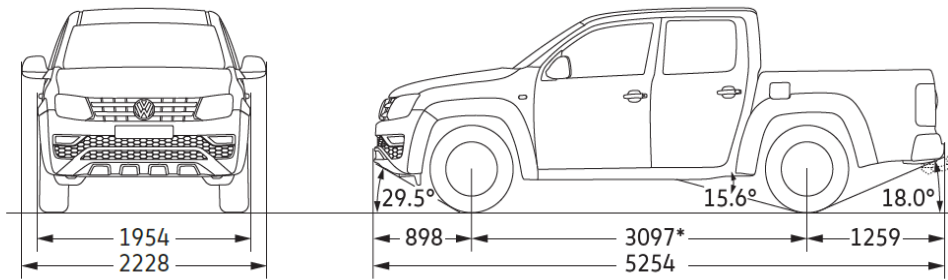

Amarok V6 Darkside

Model Year 2020 Specifications

Commercial
Vehicles

5
YEAR
WARRANTY

Price	V6 Darkside
Model Code	S6BC8A
Maximum Retail Price*	\$79,000
<p>*Maximum Retail Price (MRP) includes 15% GST and does not include on-road costs. Fuel consumption tested in accordance with EC directive EEC 715/2007 and is based on NEDC procedure. Consumption is measured on European specification cars and may vary depending on equipment, road conditions, tires and driving behaviour. Image shows international specification, local specification may vary. Specifications are as planned at August 2020 for Model Year 2020 and subject to change without notice or obligation.</p>	

Technical Data	V6 Darkside
Engine Type	V6 Turbo
Fuel Type	Diesel
Cubic Capacity (cc)	2,967
Maximum Power (kW) @ rpm	190 @ 2,500 - 4,000
Maximum Power including Overboost (kW) @ rpm	200 @ 3,500 - 4,000
Maximum Torque (Nm) @ rpm	580 @ 1,400 - 3,000
Drivetrain	4MOTION 4-Wheel Drive
Transmission	8 Speed Automatic
Spring Load System, 2+1 Standard Leaf Springs	●
Gross Vehicle Mass, based on Standard Equipment	2,920
Tare weight (kg), based on Standard Equipment	2,218
Payload, based on Standard Equipment	702
Trailer load limit 12% gradient, 300kg Down Ball load. Braked / Unbraked (kg), 2+1 Standard Leaf Springs	3,500 / 750
Maximum Axle Ratings, Front / Rear (kg), based on Standard Equipment	1,445 / 1,630
Gross Train Weight 12% gradient (kg)	6,000
Fuel Tank Capacity (L, approx.)	80
Emission Standard	EU6
Ad Blue Tank Capacity (L, approx.)	13
Fuel consumption (L/100km) (Combined)	8.9
Start/stop system with generative braking	●
Top Speed (km/h)	207
Acceleration, 0-100km/h (s)	7.3
5 year / 150,000 km (whichever occurs first) mechanical warranty, 5 year Volkswagen Roadside Assistance	●
6-Year Anti-Corrosion Warranty	●
Up to 20,000km or every one year (whichever occurs first) oil service intervals	●