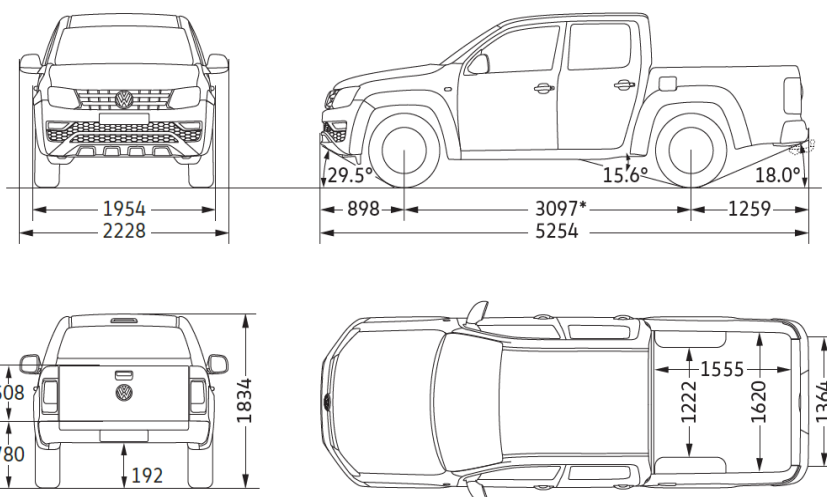

*This value applies for unladen weight. When loaded, the wheelbase is 3,090 mm.

Safety and Security		4-Cylinder Comfortline	V6 Sportline	V6 Aventura
Airbags – driver & front passenger, with front passenger airbag deactivation	4UF / 4UD	●	●	●
Airbags – side and curtain airbag for front passengers	4X3	●	●	●
Anti-spin regulation (ABS/ASR) including Off-road ABS, along with electronic differential lock (EDL)	1AT	●	●	●
ESP (Electronic Stability Program) with hill start / descent assist and trailer stabilisation	1AT	●	●	●
Anti-theft alarm system with interior monitoring, backup horn, towing protection, and all-door unlocking	7AS	●	●	●
Central locking system with radio remote control, interior release mechanism, and SAFELOCK	4K3	●	●	●
5 x 3-point lap and diagonal seatbelts	**	●	●	●
Dual piston disc brakes in front and drum brakes rear with EBD (electronic brake-force distribution)	2E3	●	-	-
332mm diameter disc brakes front and 300mm diameter disc brakes in the rear with EBD (electronic brake-force distribution)	2E4	-	●	●
Warning buzzer and light for driver seatbelt and front passenger seat belt not fastened	9P3	●	●	●
Cruise Control	8T1	●	●	●
Tire Pressure Monitoring System	7K3	$400	$400	$400
Park Distance Control, Front & Rear, with Rear View Camera	7X8	●	●	●

Exterior		4-Cylinder Comfortline	V6 Sportline	V6 Aventura
Skid Plate at front bumper	**	-	-	●
Black rear bumper with integrated step	2JF / OS2	●	-	-
Chrome-plated rear bumper with integrated step and chrome elements on front bumper	2JF / OS6	-	●	●
Front fog lights with cornering function	8WH	●	●	●
Bi-Xenon headlights with LED daytime running lights	ZF5	●	●	●
Light & Vision – Rain sensor, auto lights, auto dimming interior mirror, coming home and leaving home function	ZL2	●	●	●
Electrically adjustable and heated wing mirrors	6XD	●	●	-
Electrically adjustable, heated & folding wing mirrors	6XE	-	$350	●
Washer fluid level indicator	8W1	-	●	●
Front side windows in heat insulating glass and Privacy glass for rear passenger windows	QL5	●	●	●
Mud flaps, front and rear	6N2	●	●	●
LED centre high-mounted stop lamp	8R4 / 8R7	●	●	●