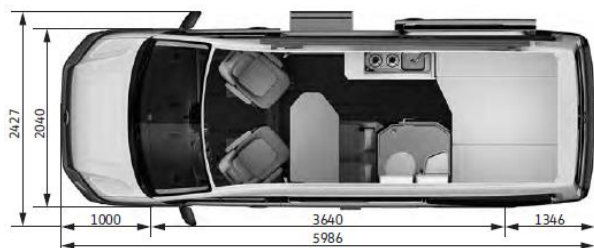

Grand California 600