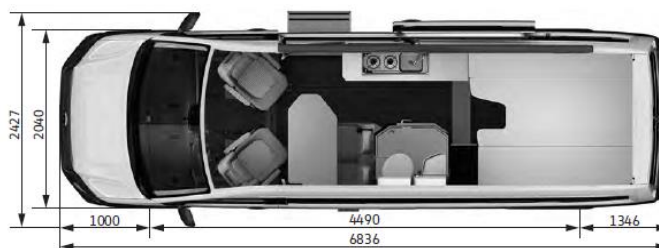

Grand California 680

Safety and Security

		Grand California 600	Grand California 680
Driver and front passenger airbags with front passenger airbag deactivation	4UF	●	●
Side & Curtain airbags for driver and front passenger	4X3	●	●
Forward Collision Warning Front Assist with Autonomous Emergency Braking	6K3	●	●
Electronic Stability Control, Anti-lock Brake System	1AS	●	●
Hill Start Assist & Hill Descent Control	UG5	●	●
Cross Wind Assist	KJ1	●	●
Rear view camera system	KA1	●	●
Park Distance Control in front and rear with sensor-based side protection	ZSB	●	●
Park Assist	9X1	$700	$700
Lane keeping system Lane Assist incl. Blind Spot Monitor with Rear Traffic Alert	7Y9	●	●
Driver alert system	EM1	●	●
Adaptive Cruise Control	8T8	●	●
Central locking system with radio remote control and interior release mechanism	4I2	●	●
Anti-theft alarm system with interior monitoring, towing protection	7AQ	●	●
Child safety lock in passenger compartment	4H1	●	●
Tire Pressure Monitoring	7K3	$1,250	$1,250

Exterior

		Grand California 600	Grand California 680
Standard suspension system and shock absorption, reinforced stabilization	2MR	●	●
Gray bumper in front with painted trim panel in body color	2JF	●	●
One towing eye in front	1F3	●	●
Washer nozzles in front	8X0	●	●
LED Headlights	8IT	●	●
Separate Daytime Running Lights with Automatic Headlight Control, Coming Home & Leaving Home function	8K3	●	●
Windshield wiper intermittent control with light and rain sensor	ZA3	●	●
Exterior mirrors, power-adjustable, heated and power-folding	6XP	●	●
Mud flaps in front & rear	6N2	●	●
Side marker lamps	8F1	●	●
Sliding Door on Right side only	5Q0 & 5R2/6	●	●
Awning on right side, white housing (STD on all units with White Paint)	YBA	●	●
Awning on right side, black housing (STD on Grey, Silver and Silver / Grey units)	YBB	●	●
Rear Wing Doors	3RD	●	●
Solar collector on roof (104W for 600, 174W for 680)	YE1	●	●
Trailer hitch preparation	1D7	●	●
Tool kit and jack	1S1	●	●
Trendline Package: Chrome Elements in Cab & Exterior Grille, 3X 12-V Outlets in Cab, Front Fog Lights with Cornering Function, Step Illumination in Front, Heated Front Washer Nozzles	ZL6, EU4, 8WH, 9N2, 8X3	$2,000	$2,000