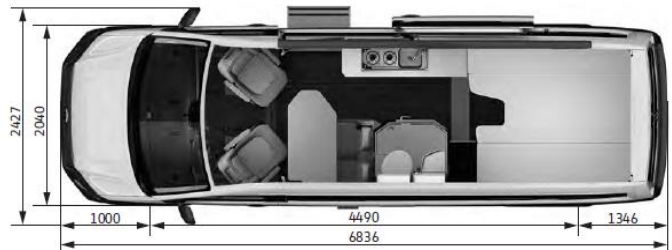

Grand California 680

Safety and Security		Grand California 600	Grand California 680
Driver and front passenger airbags with front passenger airbag deactivation	4UF	●	●
Side & Curtain airbags for driver and front passenger	4X3	●	●
Forward Collision Warning Front Assist with Autonomous Emergency Braking	6K3	●	●
Electronic Stability Control, Anti-lock Brake System	1AS	●	●
Hill Start Assist & Hill Descent Control	UG5	●	●
Cross Wind Assist	KJ1	●	●
Rear view camera system	KA1	●	●
Park Distance Control in front and rear with sensor-based side protection	ZSB	●	●
Park Assist	9X1	$700	$700
Lane keeping system Lane Assist incl. Blind Spot Monitor with Rear Traffic Alert	7Y9	●	●
Driver alert system	EM1	●	●
Adaptive Cruise Control	8T8	●	●
Central locking system with radio remote control and interior release mechanism	4I2	●	●
Anti-theft alarm system with interior monitoring, towing protection	7AQ	●	●
Child safety lock in passenger compartment	4H1	●	●
Tire Pressure Monitoring	7K3	$1,250	$1,250

Exterior		Grand California 600	Grand California 680
Standard suspension system and shock absorption, reinforced stabilization	2MR	●	●
Gray bumper in front with painted trim panel in body color	2JF	●	●
One towing eye in front	1F3	●	●
Washer nozzles in front	8X0	●	●
LED Headlights	8IT	●	●
Separate Daytime Running Lights with Automatic Headlight Control, Coming Home & Leaving Home function	8K3	●	●
Windshield wiper intermittent control with light and rain sensor	ZA3	●	●
Exterior mirrors, power-adjustable, heated and power-folding	6XP	●	●
Mud flaps in front & rear	6N2	●	●
Side marker lamps	8F1	●	●
Sliding Door on Right side only	5Q0 & 5R2/6	●	●
Awning on right side, white housing (STD on all units with White Paint)	YBA	●	●
Awning on right side, black housing (STD on Grey, Silver and Silver / Grey units)	YBB	●	●
Rear Wing Doors	3RD	●	●
Solar collector on roof (104W for 600, 174W for 680)	YE1	●	●
Trailer hitch preparation	1D7	●	●
Tool kit and jack	1S1	●	●
Trendline Package: Chrome Elements in Cab & Exterior Grille, 3X 12-V Outlets in Cab, Front Fog Lights with Cornering Function, Step Illumination in Front, Heated Front Washer Nozzles	ZL6, EU4, 8WH, 9N2, 8X3	$2,000	$2,000