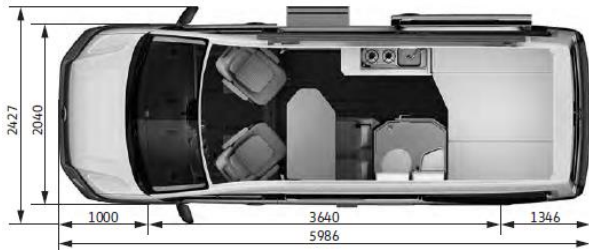

Grand California 600