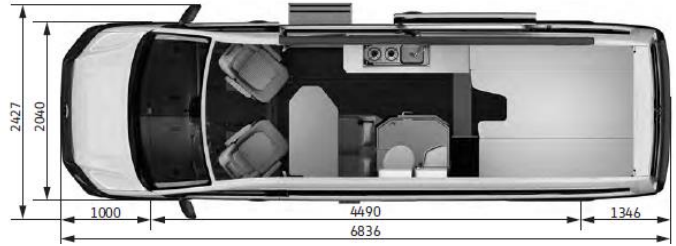

Grand California 680

Safety and Security		Grand California 600	Grand California 680
Driver and front passenger airbags with front passenger airbag deactivation	4UF	●	●
Side & Curtain airbags for driver and front passenger	4X3	●	●
Forward Collision Warning Front Assist with Autonomous Emergency Braking	6K3	●	●
Electronic Stability Control, Anti-lock Brake System	1AS	●	●
Hill Start Assist & Hill Descent Control	UG5	●	●
Cross Wind Assist	KJ1	●	●
Rear view camera system	KA1	●	●
Park Distance Control in front and rear with sensor-based side protection	ZSB	●	●
Park Assist	9X1	$700	$700
Lane keeping system Lane Assist incl. Blind Spot Monitor with Rear Traffic Alert	7Y9	●	●
Driver alert system	EM1	●	●
Adaptive Cruise Control	8T8	●	●
Central locking system with radio remote control and interior release mechanism	4I2	●	●
Anti-theft alarm system with interior monitoring, towing protection	7AQ	●	●
Child safety lock in passenger compartment	4H1	●	●
Tire Pressure Monitoring	7K3	$1,250	$1,250

Exterior		Grand California 600	Grand California 680
Standard suspension system and shock absorption, reinforced stabilization	2MR	●	●
Gray bumper in front with painted trim panel in body color	2JF	●	●
One towing eye in front	1F3	●	●
Washer nozzles in front	8X0	●	●
LED Headlights	8IT	●	●
Separate Daytime Running Lights with Automatic Headlight Control, Coming Home & Leaving Home function	8K3	●	●
Windshield wiper intermittent control with light and rain sensor	ZA3	●	●
Exterior mirrors, power-adjustable, heated and power-folding	6XP	●	●
Mud flaps in front & rear	6N2	●	●
Side marker lamps	8F1	●	●
Sliding Door on Right side only	5Q0 & 5R2/6	●	●
Awning on right side, white housing (STD on all units with White Paint)	YBA	●	●
Awning on right side, black housing (STD on Grey, Silver and Silver / Grey units)	YBB	●	●
Rear Wing Doors	3RD	●	●
Solar collector on roof (104W for 600, 174W for 680)	YE1	●	●
Trailer hitch preparation	1D7	●	●
Tool kit and jack	1S1	●	●
Trendline Package: Chrome Elements in Cab & Exterior Grille, 3X 12-V Outlets in Cab, Front Fog Lights with Cornering Function, Step Illumination in Front, Heated Front Washer Nozzles	ZL6, EU4, 8WH, 9N2, 8X3	$2,000	$2,000