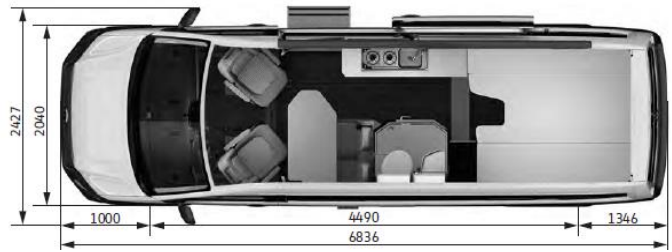

Grand California 680

Safety and Security		Grand California 600	Grand California 680
Driver and front passenger airbags with front passenger airbag deactivation	4UF	●	●
Side & Curtain airbags for driver and front passenger	4X3	●	●
Forward Collision Warning Front Assist with Autonomous Emergency Braking	6K3	●	●
Electronic Stability Control, Anti-lock Brake System	1AS	●	●
Hill Start Assist & Hill Descent Control	UG5	●	●
Cross Wind Assist	KJ1	●	●
Rear view camera system	KA1	●	●
Park Distance Control in front and rear with sensor-based side protection	ZSB	●	●
Park Assist	9X1	$700	$700
Lane keeping system Lane Assist incl. Blind Spot Monitor with Rear Traffic Alert	7Y9	●	●
Driver alert system	EM1	●	●
Adaptive Cruise Control	8T8	●	●
Central locking system with radio remote control and interior release mechanism	4I2	●	●
Anti-theft alarm system with interior monitoring, towing protection	7AQ	●	●
Child safety lock in passenger compartment	4H1	●	●
Tire Pressure Monitoring	7K3	$1,250	$1,250

Exterior		Grand California 600	Grand California 680
Standard suspension system and shock absorption, reinforced stabilization	2MR	●	●
Gray bumper in front with painted trim panel in body color	2JF	●	●
One towing eye in front	1F3	●	●
Washer nozzles in front	8X0	●	●
LED Headlights	8IT	●	●
Separate Daytime Running Lights with Automatic Headlight Control, Coming Home & Leaving Home function	8K3	●	●
Windshield wiper intermittent control with light and rain sensor	ZA3	●	●
Exterior mirrors, power-adjustable, heated and power-folding	6XP	●	●
Mud flaps in front & rear	6N2	●	●
Side marker lamps	8F1	●	●
Sliding Door on Right side only	5Q0 & 5R2/6	●	●
Awning on right side, white housing (STD on all units with White Paint)	YBA	●	●
Awning on right side, black housing (STD on Grey, Silver and Silver / Grey units)	YBB	●	●
Rear Wing Doors	3RD	●	●
Solar collector on roof (104W for 600, 174W for 680)	YE1	●	●
Trailer hitch preparation	1D7	●	●
Tool kit and jack	1S1	●	●
Trendline Package: Chrome Elements in Cab & Exterior Grille, 3X 12-V Outlets in Cab, Front Fog Lights with Cornering Function, Step Illumination in Front, Heated Front Washer Nozzles	ZL6, EU4, 8WH, 9N2, 8X3	$2,000	$2,000