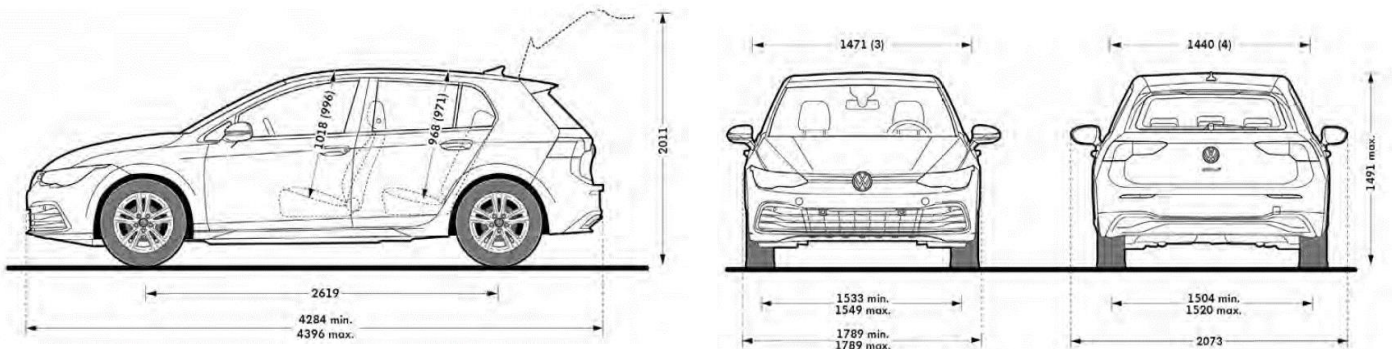

Technical Data	TSI Life	TSI R-Line
Engine Type	4-Cylinder inline Turbo Petrol	4-Cylinder inline Turbo Petrol
Fuel Type	Petrol (Minimum 95 RON)	Petrol (Minimum 95 RON)
Cubic Capacity (cc)	1,395	1,395
Maximum Power (kW) @ rpm	110kW (5,000-6,000)	110kW (5,000-6,000)
Maximum Torque (Nm) @ rpm	250Nm (1,500-3,500)	250Nm (1,500-3,500)
Drivetrain	Front Wheel Drive	Front Wheel Drive
Transmission	8 Speed Automatic	8 Speed Automatic
Tare weight (kg)	1,258	1,258
Trailer load limit 12% gradient (kg) (Braked / Unbraked)	1,500 / 660	1,500 / 660
Luggage Capacity (L) (rear seats upright / rear seats folded)=	381 / 1,237	381 / 1,237
Fuel tank capacity (L, approx.)	50L	50L
Fuel consumption (L/100km) - Combined, NEDC	5.8	5.8
CO ₂ emissions g/km - Combined, NEDC (3P-WLTP converted)	132 (147)	132 (147)
Emission standard	Euro 6 (NEDC)	Euro 6 (NEDC)
Automatic Start/stop system with generative braking	●	●
5 year / 150,000 km (whichever occurs first) mechanical warranty, 5 year VW roadside assistance and 12 year anti-corrosion warranty	●	●
Volkswagen Service Plan - Scheduled Servicing for 3 years or up to 45,000km (whichever occurs first)	\$1,395	\$1,395
Volkswagen Service Plan - Scheduled Servicing for 5 years or up to 75,000km (whichever occurs first)	\$2,695	\$2,695

Wheels	TSI Life	TSI R-Line
Image (Standard Wheels)		
Standard Wheels (Size)	17" Ventura Alloy Wheel (225/45 R17)	18" Bergamo Alloy Wheel (225/40 R18)
Space saving spare wheel	●	●

Exterior Colours°	TSI Life	TSI R-Line
Pure White (0000)	●	●
Oryx White Pearlescent (0R0R)*	-	\$1,500
Dolphin Grey Metallic (B0B0)	●	●
Moonstone Grey (C2C2)	●	●
Kings Red Metallic (P8P8)	\$500	\$500
Atlantic Blue Metallic (H7H7)	●	●
Lime Yellow Metallic (C1C1)	\$500	\$500
Deep Black Pearlescent (2T2T)	●	●
Urano Grey (K5K5) - Customer order only	●	●
Reflex Silver Metallic (8E8E)	●	●