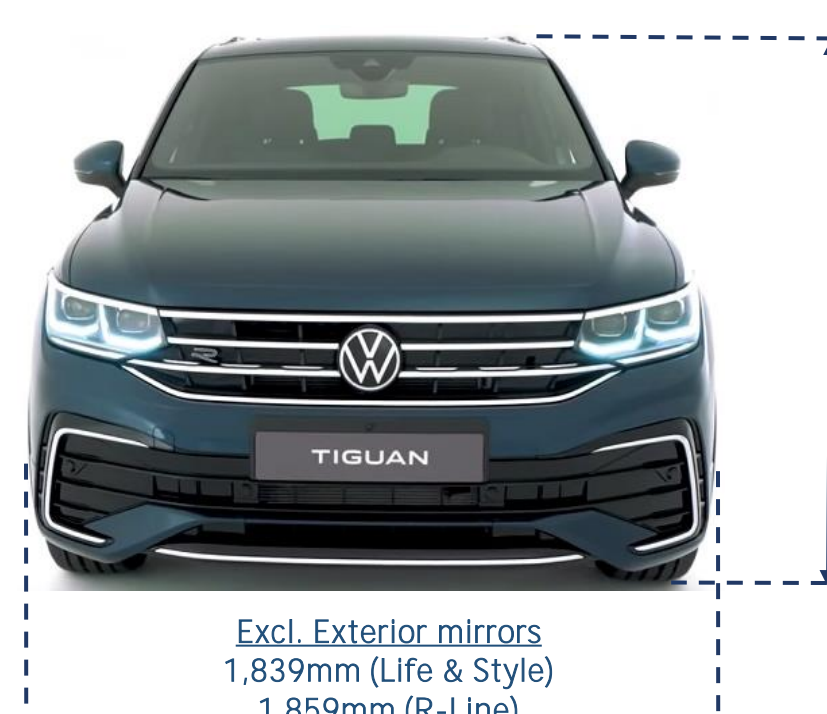

Incl. Antenna
1,675mm (AWD)
1,665mm (2WD)

Excl. Exterior mirrors
1,839mm (Life & Style)
1,859mm (R-Line)

TSI R-Line AWD shown