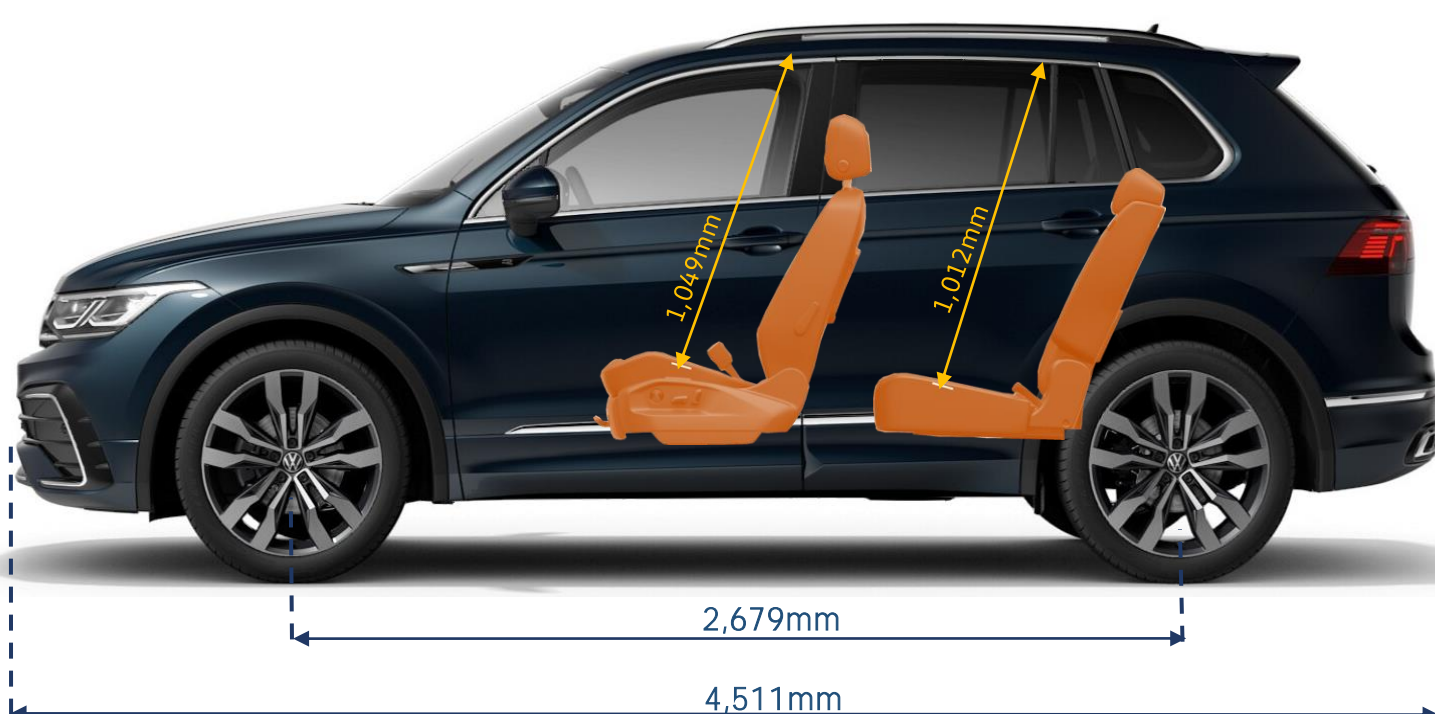

Incl. Antenna
1,675mm (AWD)
1,665mm (2WD)

Excl. Exterior mirrors
1,839mm (Life & Style)
1,859mm (R-Line)

TSI R-Line AWD shown

Safety and Security

ANCAP SAFETY ANCAP Safety Rating	TSI Life 2WD	TSI R-Line 2WD	TSI Style AWD	TSI R-Line AWD
	5 Star (2016 Standard)	5 Star (2016 Standard)	5 Star (2016 Standard)	5 Star (2016 Standard)
Electronic Stability Programme (ESP)	●	●	●	●
Electronic Differential Lock (EDL)	●	●	●	●
Anti-Slip Regulation (ASR)	●	●	●	●
Trailer stabilisation	●	●	●	●
Driver and front passenger front airbags	●	●	●	●
Driver and front passenger side airbags	●	●	●	●
Side airbags at the rear (outer rear seats)	-	-	-	●
Curtain airbags (Front and rear)	●	●	●	●
Driver knee airbag	●	●	●	●
ISOFIX mounting points on outer rear seats (x2)	●	●	●	●
Child seat top tether anchorage points on outer rear seats (x2)	●	●	●	●
Anti-theft 'Plus' alarm system	●	●	●	●
Seatbelt reminder (Front and rear seats)	●	●	●	●
3 point seat belts for all passengers	●	●	●	●
Proactive Occupant Protection System	●	●	●	●
Front Assist incl. Autonomous Emergency Braking and Forward Collision Warning	●	●	●	●
Pedestrian Monitoring	●	●	●	●
Adaptive Cruise Control (ACC) with Travel Assist and Emergency Assist	●	●	●	●
'Lane Assist' (Lane Keeping System)	●	●	●	●
'Side Assist Plus' (Blind Spot Monitor) incorporating Rear Traffic Alert	●	●	●	●
Tyre Pressure Loss Indicator	●	●	●	●
'Rest Assist' Driver fatigue detection	●	●	●	●
Hill Descent Control	-	-	●	●
Rear View Camera with dynamic guideline	●	●	●	●
Area View Camera	-	●	●	●
Park Distance Control (front and rear parking sensors)	●	●	●	●
'Park Assist' (Parallel parking assistant)	●	●	●	●