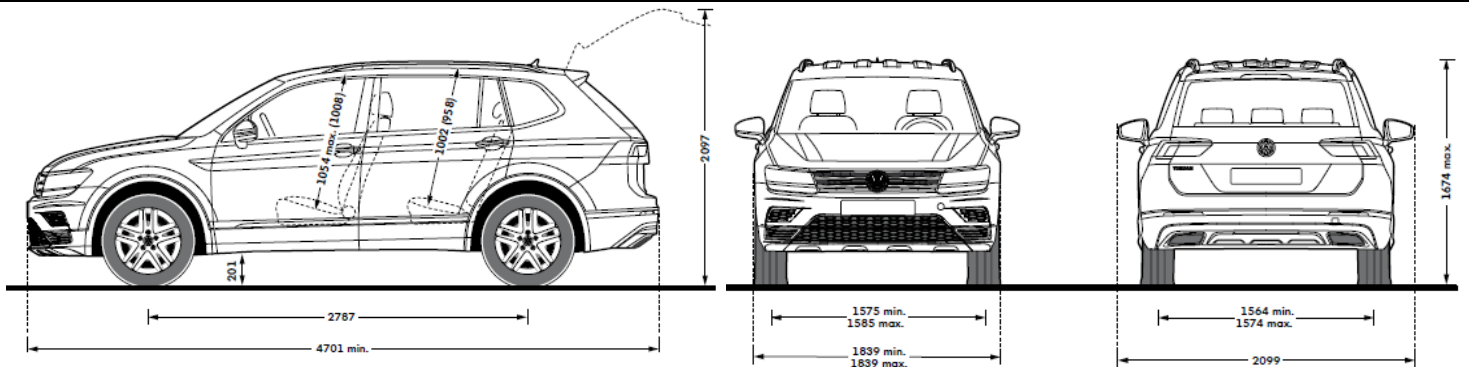

Technical Data	TSI Highline 4WD	TSI R-Line 4WD
Engine Type	4-Cylinder inline Turbo Petrol	4-Cylinder inline Turbo Petrol
Fuel Type	Petrol (Minimum 95 RON)	Petrol (Minimum 95 RON)
Cubic Capacity (cc)	1,984	1,984
Maximum Power (kW) @ rpm	132kW (3,940-6,000)	162kW (4,420-6,250)
Maximum Torque (Nm) @ rpm	320Nm (1,500-3,940)	350Nm (1,500 - 4,400)
Drivetrain	4MOTION All Wheel Drive	4MOTION All Wheel Drive
Transmission	7 Speed DSG	7 Speed DSG
Tare weight (kg)	1,700	1,720
Trailer load limit 12% gradient (Braked / Unbraked)	2,500kg / 750kg	2,500kg / 750kg
Fuel tank capacity (L, approx.)	60	60
Fuel consumption (L/100km) (Combined)	7.7	8.1
CO ₂ emissions g/km (Combined)	172	185
Luggage capacity (L) (with folded 3rd row & 2nd row pushed forward / with folded 3rd row and folded 2nd row)	700 / 1,775	700 / 1,775
Ground clearance (mm)	201	201
Ramp angle (°)	20°	20°
Approach angle (°)	25.3°	16°
5 year / 150,000 km (whichever occurs first) mechanical warranty, 5 year VW roadside assistance and 12 year anti-corrosion warranty	●	●
Volkswagen Scheduled Service Plan for 3 years or up to 45,000km (whichever occurs first)	\$1,200	\$1,200