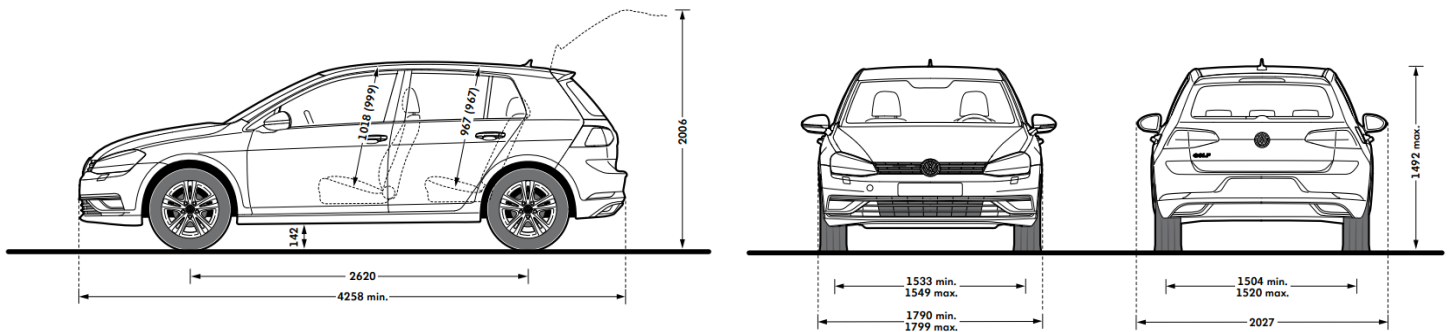

Technical Data	TSI Comfortline DSG	TSI Highline DSG	TSI R-Line DSG
Engine Type	4-Cylinder inline Turbo Petrol	4-Cylinder inline Turbo Petrol	4-Cylinder inline Turbo Petrol
Fuel Type	Petrol (Minimum 95 RON)	Petrol (Minimum 95 RON)	Petrol (Minimum 95 RON)
Cubic Capacity (cc)	1,395	1,395	1,395
Maximum Power (kW) @ rpm	92kW (5,000-6,000)	110kW (5,000-6,000)	110kW (5,000-6,000)
Maximum Torque (Nm) @ rpm	200Nm (1,400-4,000)	250Nm (1,500-3,500)	250Nm (1,500-3,500)
Drivetrain	Front Wheel Drive	Front Wheel Drive	Front Wheel Drive
Transmission	7 Speed DSG	7 Speed DSG	7 Speed DSG
Tare weight (kg)	1,216	1,227	1,227
Trailer load limit 12% gradient (kg) (Braked / Unbraked)	1,400 / 620	1,500 / 640	1,500 / 640
Luggage Capacity (L) (rear seats upright / rear seats folded)=	380 / 1,270	380 / 1,270	380 / 1,270
Fuel tank capacity (L, approx.)	50	50	50
Fuel consumption (L/100km) (Combined)	5.5	5.4	5.4
Automatic Start/stop system with generative braking	●	●	●
5 year / 150,000 km (whichever occurs first) mechanical warranty, 5 year VW roadside assistance and 12 year anti-corrosion warranty	●	●	●
Volkswagen Scheduled Service Plan for 3 years or up to 45,000km (whichever occurs first)	$1,200	$1,200	$1,200