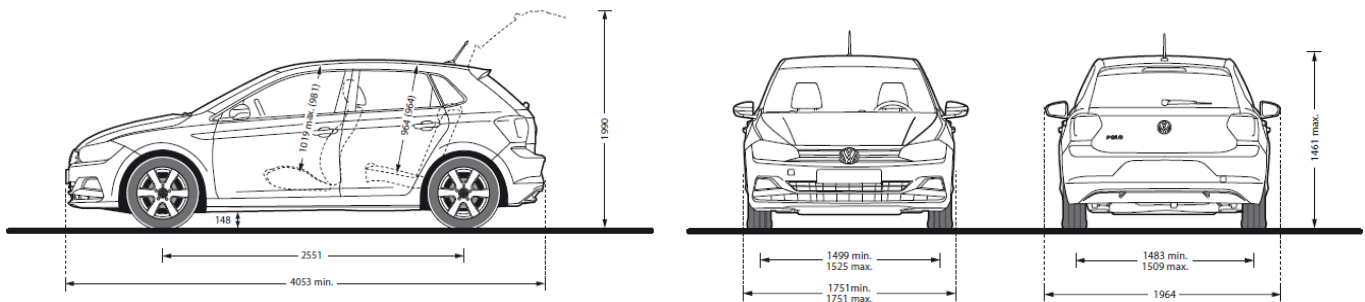

Technical Data	TSI Manual[^]	TSI DSG	TSI "Beats"	TSI R-Line DSG	GTI DSG
Engine Type	3-Cylinder inline Turbo Petrol	3-Cylinder inline Turbo Petrol	3-Cylinder inline Turbo Petrol	3-Cylinder inline Turbo Petrol	4-Cylinder inline Turbo Petrol
Fuel Type	Petrol (Minimum 95 RON)	Petrol (Minimum 95 RON)	Petrol (Minimum 95 RON)	Petrol (Minimum 95 RON)	Petrol (Minimum 95 RON)
Cubic Capacity (cc)	999	999	999	999	1,984
Maximum Power (kW) @ rpm	70kW (4,500-5,500)	70kW (4,500-5,500)	70kW (4,500-5,500)	85kW (5,000-5,500)	147kW (4,387 - 6,000)
Maximum Torque (Nm) @ rpm	175Nm (2,000-3,500)	175Nm (2,000-3,500)	175Nm (2,000-3,500)	200Nm (2,000-3,500)	320Nm (1,500 - 4,387)
Drivetrain	Front Wheel Drive	Front Wheel Drive	Front Wheel Drive	Front Wheel Drive	Front Wheel Drive
Transmission	5 Speed Manual	7 Speed DSG	7 Speed DSG	7 Speed DSG	6 Speed DSG
Tare weight (kg)	1,145	1,180	1,180	1,190	1,355
Luggage Capacity (L) (rear seats upright)	351	351	351	351	305
Fuel tank capacity (L, approx.)	40	40	40	40	40
Fuel consumption (L/100km) (Combined)	4.5	4.7	4.7	4.8	5.9
Start/stop system with generative braking	●	●	●	●	●
5 year / 150,000 km (whichever occurs first) mechanical warranty, 5 year VW roadside assistance and 12 year anti-corrosion warranty	●	●	●	●	●
Volkswagen Scheduled Service Plan for 3 years or up to 45,000km (whichever occurs first)	$995	$995	$995	$995	$995