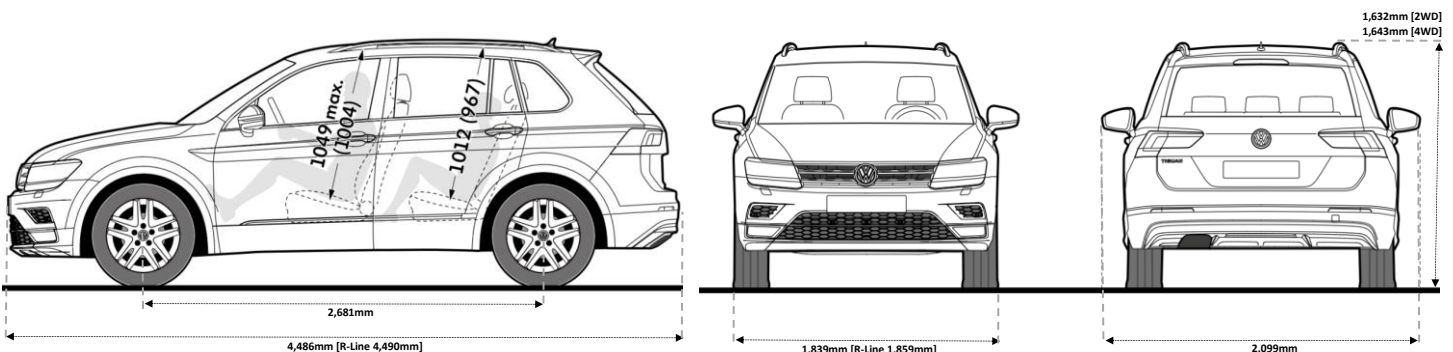

Headroom figures in brackets ( ) refer specifically to the optional Panoramic sunroof package.