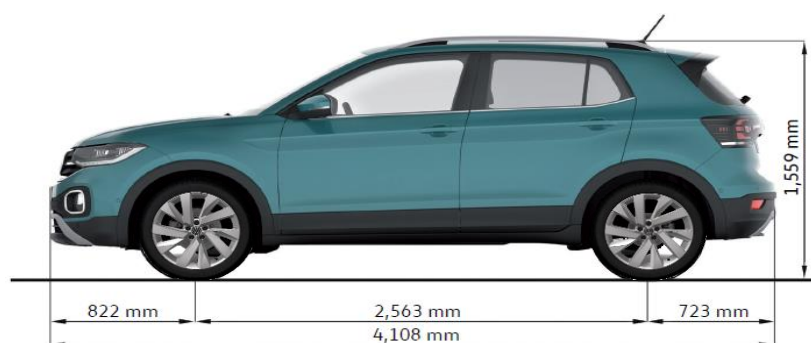

Technical Data	TSI Style DSG	TSI R-Line DSG
Engine Type	3-Cylinder inline Turbo Petrol	4-Cylinder inline Turbo Petrol
Fuel Type	Petrol (Minimum 95 RON)	Petrol (Minimum 95 RON)
Cubic Capacity (cc)	999	1,498
Maximum Power (kW) @ rpm	85kW (5,000 - 5,500 rpm)	110kW (5,000 - 6,000 rpm)
Maximum Torque (Nm) @ rpm	200Nm (2,000 - 3,500 rpm)	250Nm (1,500 - 3,500 rpm)
Drivetrain	Front Wheel Drive	Front Wheel Drive
Transmission	7 Speed DSG	7 Speed DSG
Tare weight (kg)	1,324	1,355
Trailer load limit 12% gradient (Braked / Unbraked)	1,100kg / 630kg	1,200kg / 660kg
Luggage Capacity (VDA) (rear seats upright, rear bench forward / rear seats folded, rear bench forward)	455L / 1,281L	455L / 1,281L
Fuel tank capacity (L, approx.)	40	40
Combined Fuel consumption (L/100km), 3P-WLTP converted§	6.0	6.1
Combined CO₂ emissions (g/km), 3P-WLTP converted§	137	141
Emission standard	Euro 6 (NEDC)	Euro 6 (NEDC)
Start/stop system with generative braking	●	●
5 year / 150,000 km (whichever occurs first) mechanical warranty, 5 year VW roadside assistance and 12 year anti-corrosion warranty	●	●
Volkswagen Service Plan - Scheduled Servicing for 3 years or up to 45,000km (whichever occurs first)	$1,345	$1,345
Volkswagen Service Plan - Scheduled Servicing for 5 years or up to 75,000km (whichever occurs first)	$2,595	$2,595

TSI Style DSG shown