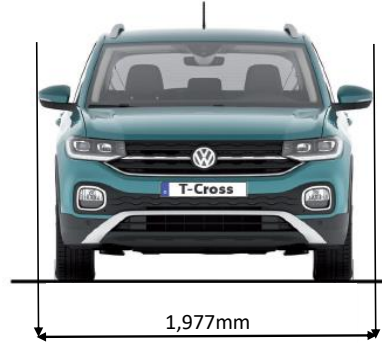

Technical Data	TSI Style DSG	TSI R-Line DSG
Engine Type	3-Cylinder inline Turbo Petrol	4-Cylinder inline Turbo Petrol
Fuel Type	Petrol (Minimum 95 RON)	Petrol (Minimum 95 RON)
Cubic Capacity (cc)	999	1,498
Maximum Power (kW) @ rpm	85kW (5,000 - 5,500 rpm)	110kW (5,000 - 6,000 rpm)
Maximum Torque (Nm) @ rpm	200Nm (2,000 - 3,500 rpm)	250Nm (1,500 - 3,500 rpm)
Drivetrain	Front Wheel Drive	Front Wheel Drive
Transmission	7 Speed DSG	7 Speed DSG
Tare weight (kg)	1,324	1,355
Trailer load limit 12% gradient (Braked / Unbraked)	1,100kg / 630kg	1,200kg / 660kg
Luggage Capacity (VDA) (rear seats upright, rear bench forward / rear seats folded, rear bench forward)	455L / 1,281L	455L / 1,281L
Fuel tank capacity (L, approx.)	40	40
Combined Fuel consumption (L/100km), 3P-WLTP converted§	6.0	6.1
Combined CO₂ emissions (g/km), 3P-WLTP converted§	137	141
Emission standard	Euro 6 (NEDC)	Euro 6 (NEDC)
Start/stop system with generative braking	●	●
5 year / 150,000 km (whichever occurs first) mechanical warranty, 5 year VW roadside assistance and 12 year anti-corrosion warranty	●	●
Volkswagen Service Plan - Scheduled Servicing for 3 years or up to 45,000km (whichever occurs first)	$1,345	$1,345
Volkswagen Service Plan - Scheduled Servicing for 5 years or up to 75,000km (whichever occurs first)	$2,595	$2,595

TSI Style DSG shown