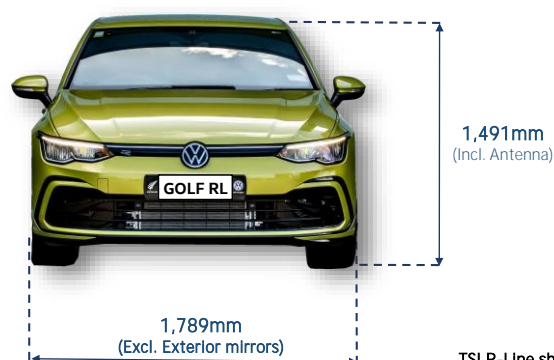

Technical Data	TSI R-Line
Engine Type	4-Cylinder inline Turbo Petrol
Fuel Type	Petrol (Minimum 95 RON)
Cubic Capacity (cc)	1,395
Maximum Power (kW) @ rpm	110kW (5,000-6,000)
Maximum Torque (Nm) @ rpm	250Nm (1,500-3,500)
Drivetrain	Front Wheel Drive
Transmission	8 Speed Automatic
Tare weight (kg)	1,258
Trailer load limit 12% gradient (kg) (Braked / Unbraked)	1,500 / 660
Luggage Capacity (L) (rear seats upright / rear seats folded)=	381 / 1,237
Fuel tank capacity (L, approx.)	50L
Combined Fuel consumption (L/100km), 3P-WLTP converted§	6.4
Combined CO₂ emissions (g/km), 3P-WLTP converted§	147
Emission standard	Euro 6 (NEDC)
Automatic Start/stop system with generative braking	●
5 year / 150,000 km (whichever occurs first) mechanical warranty, 5 year VW roadside assistance and 12 year anti-corrosion warranty	●
Volkswagen Service Plan - Scheduled Servicing for 3 years or up to 45,000km (whichever occurs first)	$1,395
Volkswagen Service Plan - Scheduled Servicing for 5 years or up to 75,000km (whichever occurs first)	$2,695

TSI R-Line shown