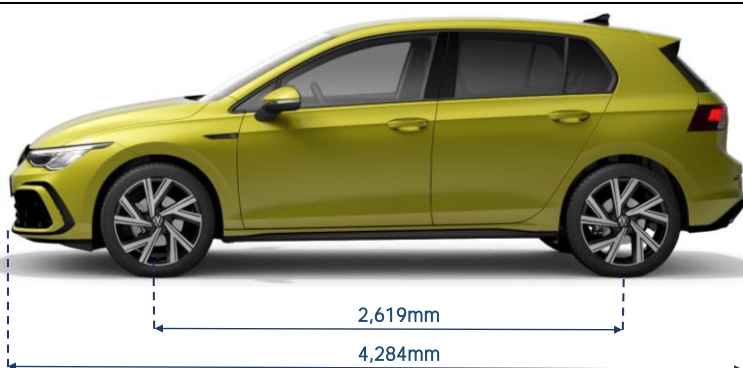

Technical Data	TSI R-Line
Engine Type	4-Cylinder inline Turbo Petrol
Fuel Type	Petrol (Minimum 95 RON)
Cubic Capacity (cc)	1,395
Maximum Power (kW) @ rpm	110kW (5,000-6,000)
Maximum Torque (Nm) @ rpm	250Nm (1,500-3,500)
Drivetrain	Front Wheel Drive
Transmission	8 Speed Automatic
Tare weight (kg)	1,258
Trailer load limit 12% gradient (kg) (Braked / Unbraked)	1,500 / 660
Luggage Capacity (L) (rear seats upright / rear seats folded)=	381 / 1,237
Fuel tank capacity (L, approx.)	50L
Combined Fuel consumption (L/100km), 3P-WLTP converted§	6.4
Combined CO₂ emissions (g/km), 3P-WLTP converted§	147
Emission standard	Euro 6 (NEDC)
Automatic Start/stop system with generative braking	●
5 year / 150,000 km (whichever occurs first) mechanical warranty, 5 year VW roadside assistance and 12 year anti-corrosion warranty	●
Volkswagen Service Plan - Scheduled Servicing for 3 years or up to 45,000km (whichever occurs first)	$1,395
Volkswagen Service Plan - Scheduled Servicing for 5 years or up to 75,000km (whichever occurs first)	$2,695

TSI R-Line shown