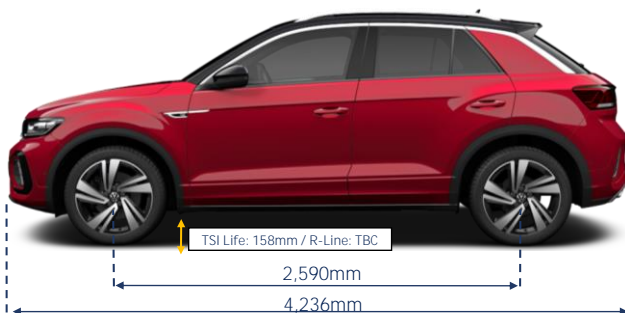

§Converted to WLTP-3P from official manufacturer's NEDC tests using vehicle 1,530kg in weight.

Specifications and colours are as planned at May 2025 for Model Year 2025 and subject to change without notice or obligation.

Technical Data	Life	R-Line
Engine Type	4-Cylinder inline Turbo	4-Cylinder inline Turbo
Fuel Type	Petrol (Minimum 95 RON)	Petrol (Minimum 95 RON)
Cubic Capacity (cc)	1,395	1,395
Maximum Power (kW) @ rpm	110kW (5,000rpm - 6,000rpm)	110kW (5,000rpm - 6,000rpm)
Maximum Torque (Nm) @ rpm	250Nm (1,500rpm - 3,500rpm)	250Nm (1,500rpm - 3,500rpm)
Drivetrain	Front Wheel Drive	Front Wheel Drive
Transmission	8 Speed Automatic	8 Speed Automatic
Tare weight (kg)	1,400kg	1,400kg
Maximum Towing Capacity 12% gradient (Braked / Unbraked)	1,500kg / 670kg	1,500kg / 670kg
Luggage Capacity (VDA) (Rear seats upright, rear bench forward / rear seats folded, rear bench forward)	445L / 1290L	445L / 1290L
Fuel tank capacity (L, approx.)	50L	50L
Combined Fuel consumption (L/100km), 3P-WLTP converted§	7.0	7.0
Combined CO₂ emissions (g/km), 3P-WLTP converted§	160	160
Emission standard	Euro 6 (NEDC)	Euro 6 (NEDC)
Start/stop system with generative braking	●	●
5 year / 150,000 km (whichever occurs first) mechanical warranty,	●	●
5 year VW roadside assistance and 12 year anti-corrosion warranty	●	●
Volkswagen Service Plan - Scheduled Servicing for 3 years or up to 45,000km (whichever occurs first)	●	●