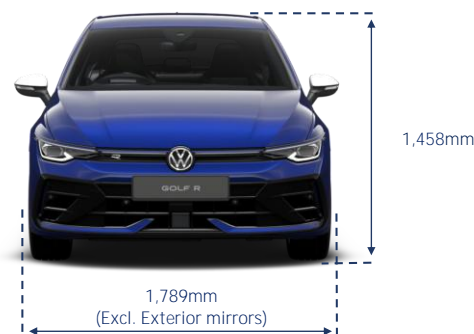

§Converted to WLTP-3P from official manufacturer's NEDC/WLTP tests using vehicles 1,666kg in weight.

Specifications and colours are as planned at March 2026 for Model Year 2026 and subject to change without notice or obligation.

≠Please note figures are sourced from overseas data where equipment levels by model variant may vary.

Technical Data		R
Engine type		4-cylinder inline turbo
Fuel type		Petrol (minimum 98 RON)
Cubic capacity (cc)		1,984
Maximum power (kW) @ rpm		245kW (5,600-6,500)
Maximum torque (Nm) @ rpm		420Nm (2,100-5,500)
Drivetrain		4MOTION All Wheel Drive with Torque Vectoring
Transmission		7 Speed DSG
0 - 100 km/h		4.6s
Maximum speed		250 km/h
Tare weight (kg)		1,590
Maximum Towing Capacity 12% gradient (Braked / Unbraked)		N/A
Luggage capacity (L) (rear seats upright/rear seats folded)-		341/1,197
Fuel tank capacity (L, approx.)		56L
Combined fuel consumption (L/100km), 3P-WLTP converted§		8.4
Combined CO₂ emissions (g/km), 3P-WLTP converted§		190
Emission standard		EU6e (WLTP)
Automatic start/stop system with regenerative braking		●
5-year/150,000 km (whichever occurs first) mechanical warranty,		●
5-year Volkswagen roadside assistance and 12-year anti-corrosion warranty		●
Volkswagen Service Plan - scheduled servicing for 3 years or up to 45,000km (whichever occurs first)		●