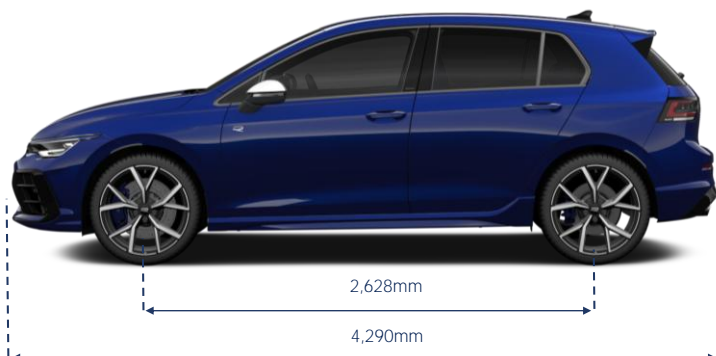

§Converted to WLTP-3P from official manufacturer's NEDC/WLTP tests using vehicles 1,666kg in weight.

Specifications and colours are as planned at March 2026 for Model Year 2026 and subject to change without notice or obligation.

≠Please note figures are sourced from overseas data where equipment levels by model variant may vary.

Technical Data		R
Engine type		4-cylinder inline turbo
Fuel type		Petrol (minimum 98 RON)
Cubic capacity (cc)		1,984
Maximum power (kW) @ rpm		245kW (5,600-6,500)
Maximum torque (Nm) @ rpm		420Nm (2,100-5,500)
Drivetrain		4MOTION All Wheel Drive with Torque Vectoring
Transmission		7 Speed DSG
0 - 100 km/h		4.6s
Maximum speed		250 km/h
Tare weight (kg)		1,590
Maximum Towing Capacity 12% gradient (Braked / Unbraked)		N/A
Luggage capacity (L) (rear seats upright/rear seats folded)-		341/1,197
Fuel tank capacity (L, approx.)		56L
Combined fuel consumption (L/100km), 3P-WLTP converted§		8.4
Combined CO₂ emissions (g/km), 3P-WLTP converted§		190
Emission standard		EU6e (WLTP)
Automatic start/stop system with regenerative braking		●
5-year/150,000 km (whichever occurs first) mechanical warranty,		●
5-year Volkswagen roadside assistance and 12-year anti-corrosion warranty		●
Volkswagen Service Plan - scheduled servicing for 3 years or up to 45,000km (whichever occurs first)		●