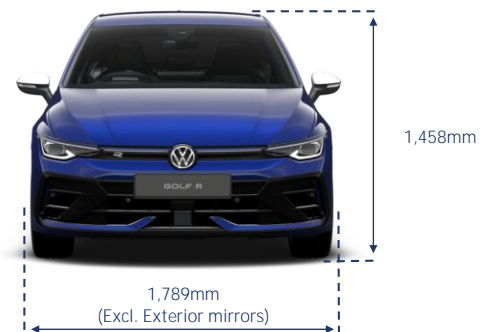

§Converted to WLTP-3P from official manufacturer's NEDC/WLTP tests using vehicles 1,666kg in weight.

Specifications and colours are as planned at July 2026 for Model Year 2026 and subject to change without notice or obligation.

≠Please note figures are sourced from overseas data where equipment levels by model variant may vary.

Technical Data	R
Engine type	4-cylinder inline turbo
Fuel type	Petrol (minimum 98 RON)
Cubic capacity (cc)	1,984
Maximum power (kW) @ rpm	245kW (5,600-6,500)
Maximum torque (Nm) @ rpm	420Nm (2,100-5,500)
Drivetrain	4MOTION All Wheel Drive with Torque Vectoring
Transmission	7 Speed DSG
0 - 100 km/h	4.6s
Maximum speed	250 km/h
Tare weight (kg)	1,590
Maximum Towing Capacity 12% gradient (Braked / Unbraked)	N/A
Luggage capacity (L) (rear seats upright/rear seats folded)-	341/1,197
Fuel tank capacity (L, approx.)	56L
Combined fuel consumption (L/100km), 3P-WLTP converted§	8.4
Combined CO₂ emissions (g/km), 3P-WLTP converted§	190
Emission standard	EU6e (WLTP)
Automatic start/stop system with regenerative braking	●
5-year/150,000 km (whichever occurs first) mechanical warranty,	●
5-year Volkswagen roadside assistance and 12-year anti-corrosion warranty	●
Volkswagen Service Plan - scheduled servicing for 3 years or up to 45,000km (whichever occurs first)	●