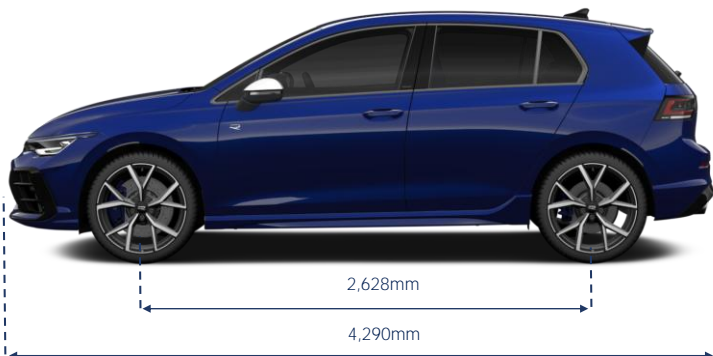

§Converted to WLTP-3P from official manufacturer's NEDC/WLTP tests using vehicles 1,666kg in weight.

Specifications and colours are as planned at July 2026 for Model Year 2026 and subject to change without notice or obligation.

≠Please note figures are sourced from overseas data where equipment levels by model variant may vary.

Technical Data	R
Engine type	4-cylinder inline turbo
Fuel type	Petrol (minimum 98 RON)
Cubic capacity (cc)	1,984
Maximum power (kW) @ rpm	245kW (5,600-6,500)
Maximum torque (Nm) @ rpm	420Nm (2,100-5,500)
Drivetrain	4MOTION All Wheel Drive with Torque Vectoring
Transmission	7 Speed DSG
0 - 100 km/h	4.6s
Maximum speed	250 km/h
Tare weight (kg)	1,590
Maximum Towing Capacity 12% gradient (Braked / Unbraked)	N/A
Luggage capacity (L) (rear seats upright/rear seats folded)-	341/1,197
Fuel tank capacity (L, approx.)	56L
Combined fuel consumption (L/100km), 3P-WLTP converted§	8.4
Combined CO₂ emissions (g/km), 3P-WLTP converted§	190
Emission standard	EU6e (WLTP)
Automatic start/stop system with regenerative braking	●
5-year/150,000 km (whichever occurs first) mechanical warranty,	●
5-year Volkswagen roadside assistance and 12-year anti-corrosion warranty	●
Volkswagen Service Plan - scheduled servicing for 3 years or up to 45,000km (whichever occurs first)	●