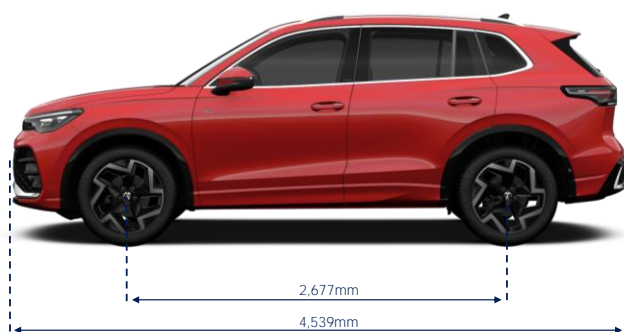

Technical Data	Life	R-Line	R-Line AWD
Engine type	4-Cylinder inline Turbo	4-Cylinder inline Turbo	4-Cylinder inline Turbo
Fuel type	Petrol (Minimum 95 RON)	Petrol (Minimum 95 RON)	Petrol (Minimum 95 RON)
Cubic capacity (cc)	1,395	1,395	1,984
Maximum power (kW) @ rpm	110kW (5,000-6,000)	110kW (5,000-6,000)	195kW (5,000-6,500)
Maximum torque (Nm) @ rpm	250Nm (1,500-3,500)	250Nm (1,500-3,500)	400Nm (1,650-4,350)
Drivetrain	Front Wheel Drive	Front Wheel Drive	4MOTION All Wheel Drive
Transmission	7 Speed DSG	7 Speed DSG	7 Speed DSG
Tare weight (kg)	1,483kg	1,483kg	1,645kg
Maximum Towing Capacity 12% gradient (Braked / Unbraked)	1,800kg / 750kg	1,800kg / 750kg	2,300kg / 750kg
Maximum down ball weight	100kg	100kg	100kg
Fuel tank capacity (L, approx.)	60	60	61
Combined fuel consumption (L/100km), 3P-WLTP converted§	8.5	8.5	8.6
Combined CO₂ emissions (g/km), 3P-WLTP converted§	192	192	194
Emission standard	Euro 6 (NEDC)	Euro 6 (NEDC)	EU6e (WLTP)
Start/stop system with regenerative braking	-	-	●
Luggage capacity (L) [rear seats up, rear bench forward / rear seats folded]	652 / 1,650	652 / 1,650	652 / 1,650
Ground clearance (mm)	169 mm	169 mm	176mm
5 year / 150,000 km (whichever occurs first) mechanical warranty, 5 year VW roadside assistance and 12 year anti-corrosion warranty	●	●	●
Volkswagen Service Plan - Scheduled Servicing for 3 years or up to 45,000km (whichever occurs first)	●	●	●