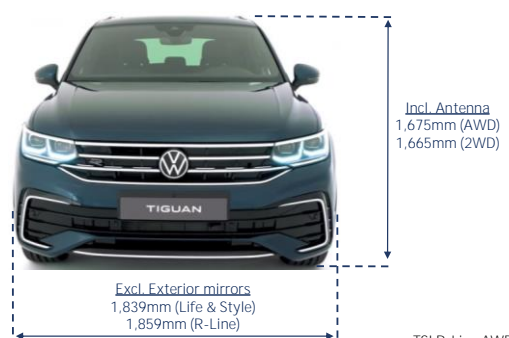

Technical Data	TSI Life 2WD	TSI R-Line 2WD	TSI Style AWD	TSI R-Line AWD
Engine Type	4-Cylinder inline Turbo	4-Cylinder inline Turbo	4-Cylinder inline Turbo	4-Cylinder inline Turbo
Fuel Type	Petrol (Minimum 95 RON)	Petrol (Minimum 95 RON)	Petrol (Minimum 95 RON)	Petrol (Minimum 95 RON)
Cubic Capacity (cc)	1,395	1,395	1,984	1,984
Maximum Power (kW) @ rpm	110kW (5,000-6,000)	110kW (5,000-6,000)	140kW (4,200-6,000)	180kW (5,000-6,500)
Maximum Torque (Nm) @ rpm	250Nm (1,500-3,500)	250Nm (1,500-3,500)	320Nm (1,500-4,100)	370Nm (1,600-4,300)
Drivetrain	Front Wheel Drive	Front Wheel Drive	4MOTION All Wheel Drive	4MOTION All Wheel Drive
Transmission	6 Speed DSG with Sport mode and Tiptronic function	6 Speed DSG with Sport mode and Tiptronic function	7 Speed DSG with Sport mode and Tiptronic function	7 Speed DSG with Sport mode and Tiptronic function
Tare weight (kg)	1,411 kg	1,411 kg	1,634 kg	1,646 kg
Maximum towing capacity (Braked / Unbraked)	1,800 kg / 750 kg	1,800 kg / 750 kg	2,100 kg / 750 kg	2,100 kg / 750 kg
Maximum downball weight	100 kg	100 kg	100 kg	100 kg
Fuel tank capacity (L, approx.)	60	60	63	63
Combined Fuel consumption (L/100km), 3P-WLTP converted§	8.5	8.5	8.4	9.0
Combined CO₂ emissions (g/km), 3P-WLTP converted§	191	191	190	203
Emission standard	Euro 6 (NEDC)	Euro 6 (NEDC)	Euro 6 (WLTP)	Euro 6 (WLTP)
Start/stop system with generative braking	-	-	●	●
Luggage capacity (L) [Rear seats up, rear bench forward / Rear seats folded]	615 / 1,655	615 / 1,655	615 / 1,655	615 / 1,655
Ground clearance (mm)	191 mm	191 mm	201 mm	201 mm
5 year / 150,000 km (whichever occurs first) mechanical warranty, 5 year VW roadside assistance and 12 year anti-corrosion warranty	●	●	●	●
Volkswagen Service Plan - Scheduled Servicing for 3 years or up to 45,000km (whichever occurs first)	$1,345	$1,345	$1,645	$1,645
Volkswagen Service Plan - Scheduled Servicing for 5 years or up to 75,000km (whichever occurs first)	$2,595	$2,595	$3,445	$3,445