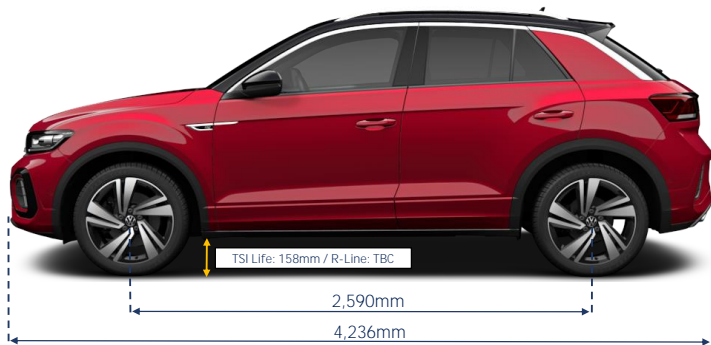

Technical Data	TSI Life	TSI Life+	TSI R-Line
Engine Type	4-Cylinder inline Turbo	4-Cylinder inline Turbo	4-Cylinder inline Turbo
Fuel Type	Petrol (Minimum 95 RON)	Petrol (Minimum 95 RON)	Petrol (Minimum 95 RON)
Cubic Capacity (cc)	1,395	1,395	1,395
Maximum Power (kW) @ rpm	110kW (5,000rpm - 6,000rpm)	110kW (5,000rpm - 6,000rpm)	110kW (5,000rpm - 6,000rpm)
Maximum Torque (Nm) @ rpm	250Nm (1,500rpm - 3,500rpm)	250Nm (1,500rpm - 3,500rpm)	250Nm (1,500rpm - 3,500rpm)
Drivetrain	Front Wheel Drive	Front Wheel Drive	Front Wheel Drive
Transmission	8 Speed Automatic	8 Speed Automatic	8 Speed Automatic
Tare weight (kg)	1,400kg	1,400kg	1,400kg
Trailer load limit 12% gradient (Braked / Unbraked)	1,500kg / 670kg	1,500kg / 670kg	1,500kg / 670kg
Luggage Capacity (VDA) (Rear seats upright, rear bench forward / rear seats folded, rear bench forward)	445L / 1290L	445L / 1290L	445L / 1290L
Fuel tank capacity (L, approx.)	50L	50L	50L
Combined Fuel consumption (L/100km), 3P-WLTP converted§	7.0	7.0	7.0
Combined CO₂ emissions (g/km), 3P-WLTP converted§	159	159	159
Emission standard	Euro 6 (NEDC)	Euro 6 (NEDC)	Euro 6 (NEDC)
Start/stop system with generative braking	●	●	●
5 year / 150,000 km (whichever occurs first) mechanical warranty, 5 year VW roadside assistance and 12 year anti-corrosion warranty	●	●	●
Volkswagen Service Plan - Scheduled Servicing for 3 years or up to 45,000km (whichever occurs first)	$1,295	$1,295	$1,295
Volkswagen Service Plan - Scheduled Servicing for 5 years or up to 75,000km (whichever occurs first)	$2,595	$2,595	$2,595