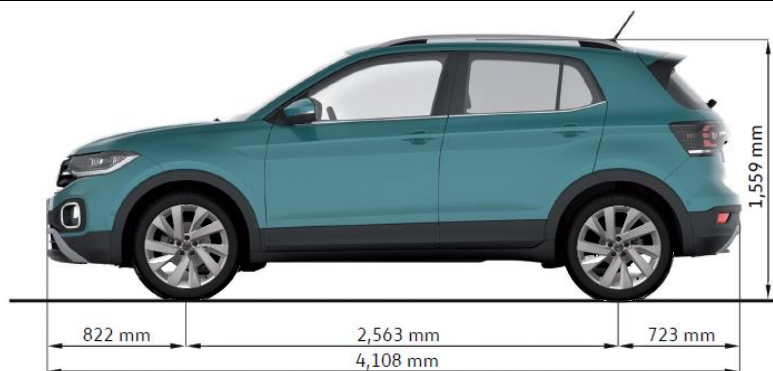

Technical Data	TSI Style DSG	TSI R-Line DSG
Engine Type	3-Cylinder inline Turbo	4-Cylinder inline Turbo
Fuel Type	Petrol (Minimum 95 RON)	Petrol (Minimum 95 RON)
Cubic Capacity (cc)	999	1,498
Maximum Power (kW) @ rpm	85kW (5,000 - 5,500 rpm)	110kW (5,000 - 6,000 rpm)
Maximum Torque (Nm) @ rpm	200Nm (2,000 - 3,500 rpm)	250Nm (1,500 - 3,500 rpm)
Drivetrain	Front Wheel Drive	Front Wheel Drive
Transmission	7 Speed DSG	7 Speed DSG
Tare weight (kg)	1,324	1,355
Trailer load limit 12% gradient (Braked / Unbraked)	1,100kg / 630kg	1,200kg / 660kg
Luggage Capacity (VDA) (rear seats upright, rear bench forward / rear seats folded, rear bench forward)	455L / 1,281L	455L / 1,281L
Fuel tank capacity (L, approx.)	40	40
Combined Fuel consumption (L/100km), 3P-WLTP converted§	6	6.1
Combined CO₂ emissions (g/km), 3P-WLTP converted§	137	141
Emission standard	Euro 6 (NEDC)	Euro 6 (NEDC)
Start/stop system with generative braking	●	●
5 year / 150,000 km (whichever occurs first) mechanical warranty, 5 year VW roadside assistance and 12 year anti-corrosion warranty	●	●
Volkswagen Service Plan - Scheduled Servicing for 3 years or up to 45,000km (whichever occurs first)	$1,345	$1,345
Volkswagen Service Plan - Scheduled Servicing for 5 years or up to 75,000km (whichever occurs first)	$2,595	$2,595