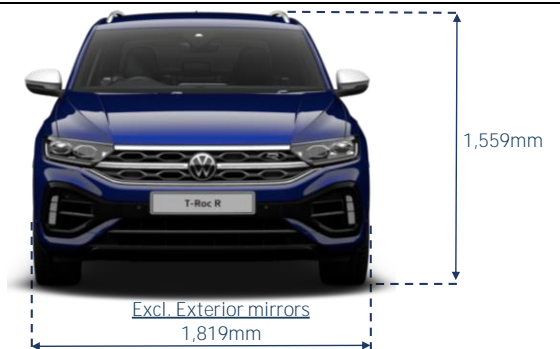

Technical Data	'R' DSG
Engine Type	4-Cylinder inline Turbo
Fuel Type	Petrol (Minimum 98 RON)
Cubic Capacity (cc)	1,984
Maximum Power (kW) @ rpm	221kW (5,300 - 6,500 rpm)
Maximum Torque (Nm) @ rpm	400Nm (2,000 - 5,200 rpm)
Drivetrain	4MOTION - All Wheel Drive
Transmission	7 Speed DSG (with Launch Control)
Tare weight (kg)	1,654kg
Trailer load limit 12% gradient (kg) (Braked / Unbraked)	1,700kg / 750kg
Luggage Capacity (L) (rear seats upright / rear seats folded)=	392L / 1237L
Fuel tank capacity (L, approx.)	55L
Combined Fuel consumption (L/100km), 3P-WLTP Converted§	9.3
Combined CO₂ emissions (g/km), 3P-WLTP Converted§	215
Emission standard	Euro 6 (4P-WLTP)
Automatic Start/stop system with generative braking	●
5 year / 150,000 km (whichever occurs first) mechanical warranty, 5 year VW roadside assistance and 12 year anti-corrosion warranty	●
Volkswagen Service Plan - Scheduled Servicing for 3 years or up to 45,000km (whichever occurs first)	$1,645
Volkswagen Service Plan - Scheduled Servicing for 5 years or up to 75,000km (whichever occurs first)	$3,245