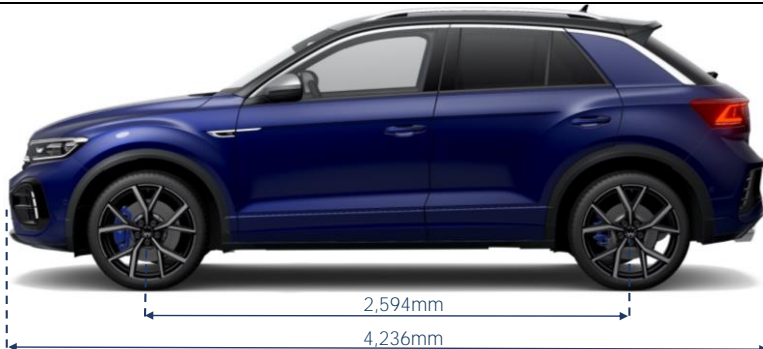

Technical Data	'R' DSG
Engine Type	4-Cylinder inline Turbo
Fuel Type	Petrol (Minimum 98 RON)
Cubic Capacity (cc)	1,984
Maximum Power (kW) @ rpm	221kW (5,300 - 6,500 rpm)
Maximum Torque (Nm) @ rpm	400Nm (2,000 - 5,200 rpm)
Drivetrain	4MOTION - All Wheel Drive
Transmission	7 Speed DSG (with Launch Control)
Tare weight (kg)	1,654kg
Trailer load limit 12% gradient (kg) (Braked / Unbraked)	1,700kg / 750kg
Luggage Capacity (L) (rear seats upright / rear seats folded)=	392L / 1237L
Fuel tank capacity (L, approx.)	55L
Combined Fuel consumption (L/100km), 3P-WLTP Converted§	9.3
Combined CO₂ emissions (g/km), 3P-WLTP Converted§	215
Emission standard	Euro 6 (4P-WLTP)
Automatic Start/stop system with generative braking	●
5 year / 150,000 km (whichever occurs first) mechanical warranty, 5 year VW roadside assistance and 12 year anti-corrosion warranty	●
Volkswagen Service Plan - Scheduled Servicing for 3 years or up to 45,000km (whichever occurs first)	$1,645
Volkswagen Service Plan - Scheduled Servicing for 5 years or up to 75,000km (whichever occurs first)	$3,245