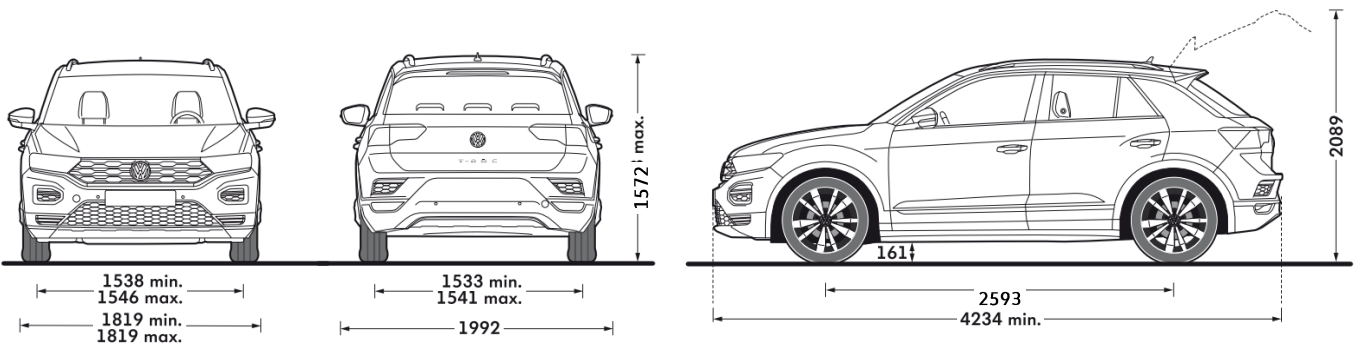

T-Roc R-Line

Volkswagen

Price

Maximum Retail Price - excl. On Road Costs

Model Code

TSI 140kW
4Motion
\$51,990
A114RT

Technical data

Engine Type	4 Cylinder Turbo Petrol with direct injection
Cubic Capacity (cm ³)	1,984
Power (kW) @rpm	140 (4200-6000)
Torque (Nm) @rpm	320 (1500-4177)
Drive train	4MOTION
Transmission	7 speed DSG
Unladen weight (kg)	1,495
Trailer load limit 12% gradient (Braked / Unbraked)	1,700 / 740
Fuel tank capacity (L, approx..)	56
Acceleration 0-100 km/h (sec)	TBC
Top speed (km/h)	216
Fuel consumption L/100km (Combined)	6.8
Start/stop system	●
3 year/ unlimited km mechanical warranty, 12-year anti-corrosion warranty and 3-year VW roadside assistance	●
Volkswagen Scheduled Service Plan for 3 years or up to 45,000km (whichever occurs first). Please refer to your authorised Volkswagen Dealer for further information.	\$1,300

Alloy wheel

19-inch 'Suzuka' Alloy wheel 225/40 R19
(with 16-inch space saving spare wheel)

Interior Trim

Carbon Flag cloth front sports seats with R-Line logo

Specifications may be subject to change after final vehicle inspection in September 2018. Maximum Retail Price (MRP) does not include on-road costs. Fuel consumption tested in accordance with EC directive 80/1268/EC. Consumption and weights measured on European specification cars.