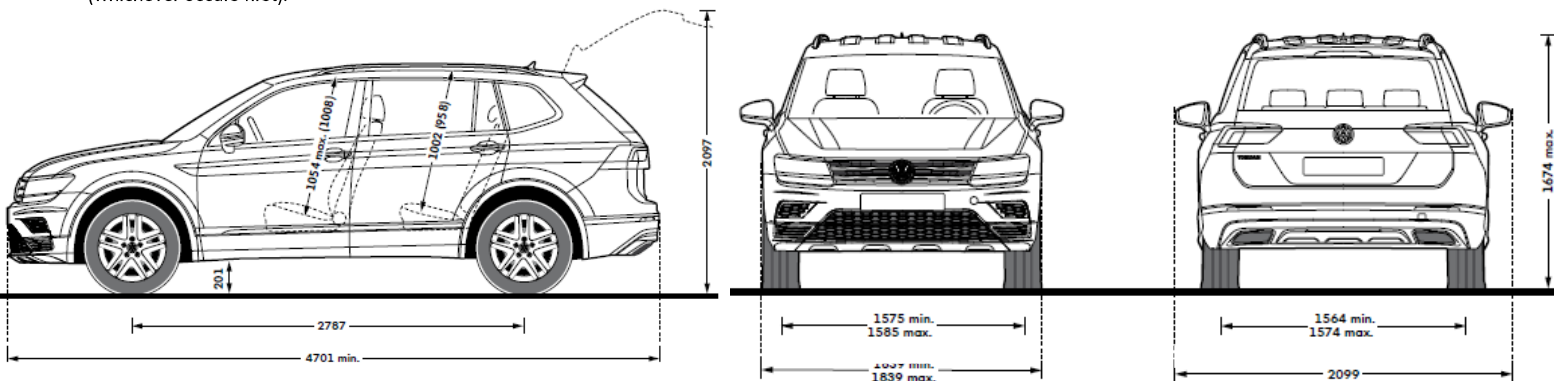

Technical data

	Comfortline DSG 2WD	Comfortline DSG 4WD	Highline TSI DSG 4WD	Highline TDI DSG 4WD	R-Line TSI DSG* 4WD	R-Line BiTDI DSG* 4WD
(4-cylinder) with Direct Injection	Turbo	Turbo	Turbo	Turbo	Turbo	Turbo
Fuel Type	Petrol	Petrol	Petrol	Diesel	Petrol	Diesel
Cubic Capacity (cm³)	1,395	1,984	1,984	1,968	1,984	1,968
Power (kW) @rpm	110 (5,000-6,000)	132 (3,940-6,000)	132 (3,940-6,000)	140 (3,500-4,000)	162 (4,420-6,250)	176 (4,000)
Torque (Nm) @rpm	250 (1,500-3,500)	320 (1,500-3,940)	320 (1,500-3,940)	400 (1,900-3,300)	350 (1,500-4,400)	500 (1,750-2,500)
Drive train	Front	4MOTION	4MOTION	4MOTION	4MOTION	4MOTION
Transmission	6 speed DSG	7 speed DSG	7 speed DSG	7 speed DSG	7 speed DSG	7 speed DSG
Unladen weight (kg)*	1,555	1,700	1,700	1,770	1,720	1,845
Trailer load limit 12% gradient (Braked / Unbraked)	1,800 / 750	2,500 / 750	2,500 / 750	2,500 / 750	2,500 / 750	2,500 / 750
Fuel tank capacity (L, approx)	58	58	60	60	60	60
Acceleration 0-100 km/h (sec)	9.5	8.2	8.2	8.6	6.8	6.7
Top Speed (km/h)	198	208	208	210	223	228
Fuel consumption (L/100km) (Combined)	6.3-6.4	7.7-7.6	7.7-7.6	5.9	8.1	6.5
Start/stop system with generative braking (7L6)	●	●	●	●	●	●
3 year/ unlimited km mechanical warranty, 12 year anti-corrosion warranty and 3 year VW roadside assistance	●	●	●	●	●	●
Volkswagen Scheduled Service Plan for 3 years or up to 45,000km (whichever occurs first).	$1,200	$1,200	$1,200	$1,200	$1,200	$1,200