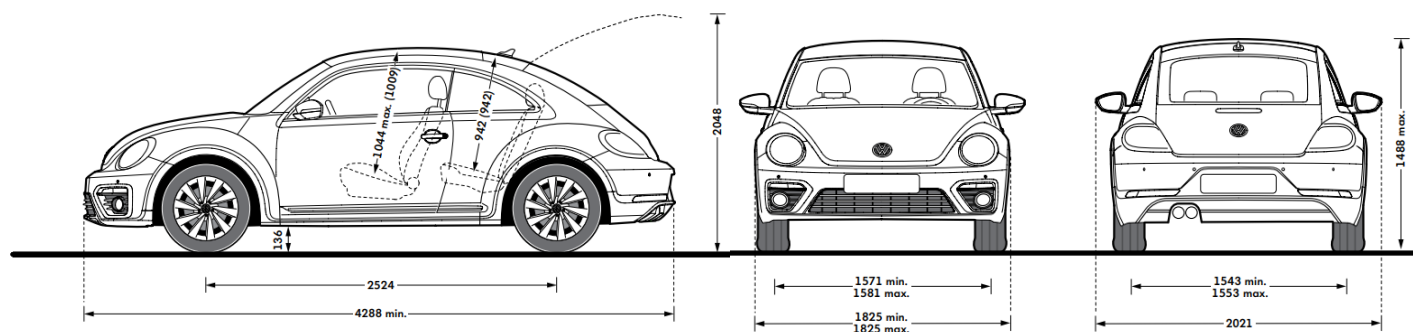

**Maximum Retail Price (MRP) does not include on-road costs. Fuel consumption tested in accordance with EC directive 80/1268/EC. Technical data and Consumption measured on European specification cars. Image shown with International specifications. Specifications are as planned at December 2018 for Model Year 2019 and are subject to change without notice or obligation.

Key: ● (Standard)