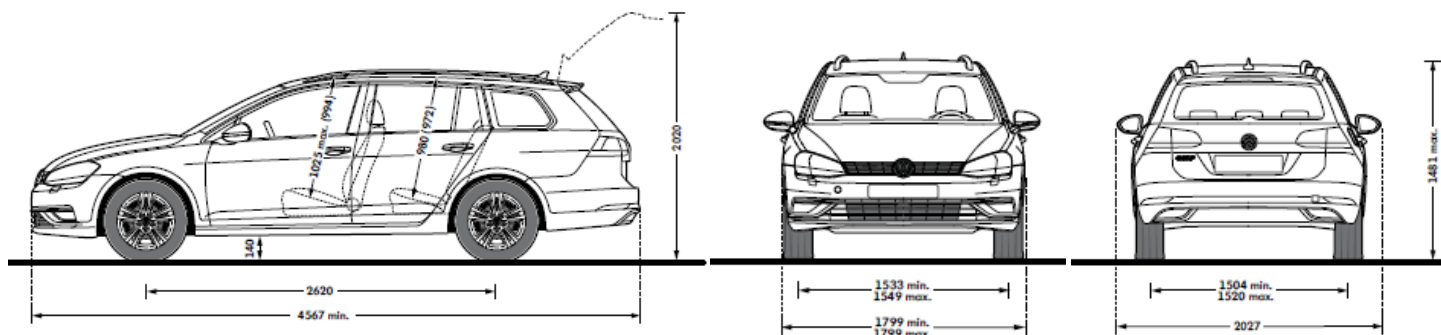

Technical data

Engine Type	4 cylinder inline Turbo Petrol	4 cylinder inline Turbo Petrol
Cubic Capacity (cc)	1,395	1,395
Maximum Power (kW) @rpm	92	110 (5000-6000)
Maximum Torque (Nm) @rpm	200 (1400-4000)	250 (1500-3500)
Drive train	Front Wheel Drive	Front Wheel Drive
Transmission	7 Speed DSG	7 Speed DSG
Tare weight (kg)	1,263	1,282
Trailer load limit 12% gradient (Braked / Unbraked)	1,400 / 610	1500 / 6,40
Luggage capacity (L) (rear seats up / with rear seats folded)	605 / 1,620	605 / 1,620
Fuel tank capacity (L, approx)	50	50
Acceleration 0-100 km/h (sec)	9.5	8.6
Top speed (km/h)	205	218
Fuel consumption L/100km (Combined)	5.6	5.6
BlueMotion Technology - Automatic start/stop system with regenerative braking	●	●
3 year/ unlimited km mechanical warranty, 12 year anti-corrosion warranty and 3 year VW roadside assistance	●	●
Volkswagen Scheduled Service Plan for 3 years or up to 45,000km (whichever occurs first). Please refer to your authorised Volkswagen Dealer for further information.	\$1,200	\$1,200