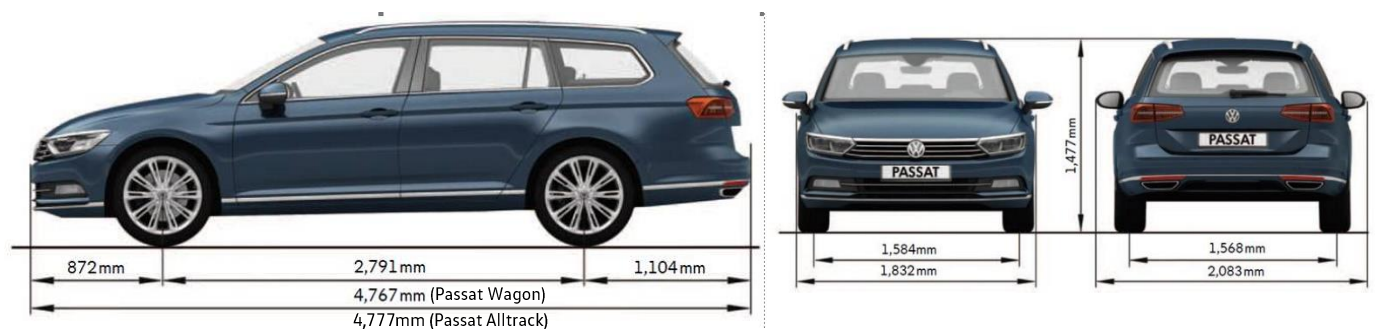

Technical data

	4 cylinder Common Rail Turbo Diesel	4 cylinder Common Rail Turbo Diesel	4 cylinder Common Rail Turbo Diesel	4 cylinder Common Rail Bi-Turbo Diesel
Diesel (4-cylinder) with Common Rail				
Cubic Capacity (cc)	1,968	1,968	1,968	1,968
Maximum Power (kW) @rpm	140 (3500-4000)	140 (3500-4000)	140 (3500-4000)	176 (4000)
Maximum Torque (Nm) @rpm	400 (1900-3300)	400 (1900-3300)	400 (1900-3300)	500 (1750-2500)
Drive train	Front Wheel Drive	Front Wheel Drive	4MOTION All Wheel Drive	4MOTION All Wheel Drive
Transmission	7 Speed DSG	7 Speed DSG	7 Speed DSG	7 Speed DSG
Tare weight (kg)	1,591	1,591	1,710	1,776
Trailer load limit 12% gradient (Braked / Unbraked)	2,000 / 750	2,000 / 750	2,200 / 750	2,200 / 750
Fuel tank capacity (L, approx)	66	66	66	66
Acceleration 0-100 km/h (sec)	7.9	7.9	7.7	6.4
Top speed (km/h)	227	227	222	234
Fuel consumption L/100km (Combined)	4.7	4.7	5.4	5.8
Luggage capacity (L) (Rear seats up)	650	650	639	639
BlueMotion Technology Package - Automatic start/stop system with regenerative braking	●	●	●	●
3 year/ unlimited km mechanical warranty, 12 year anti-corrosion warranty and 3 year VW roadside assistance	●	●	●	●
Volkswagen Scheduled Service Plan for 3 years or up to 45,000km (whichever occurs first). Please refer to your authorised Volkswagen Dealer for further information.	\$1,350	\$1,350	\$1,350	\$1,350

Wheels

Standard wheels (Size)	18" Dartford Alloy wheel (235/45)	19" Verona Alloy Wheel (235/40)	18" Kalamata Alloy wheel (245/45)	19" Albertville Alloy wheel (245/40)
				
Full size spare wheel	●	●	●	●