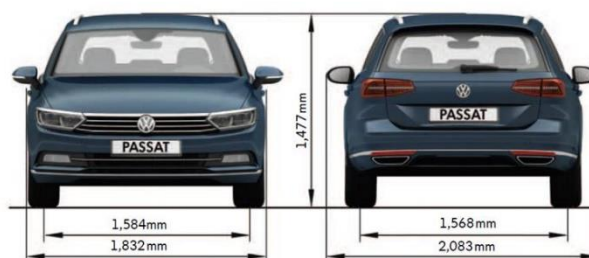

Technical data

Engine Type	4 cylinder inline Turbo Petrol	4 cylinder inline Turbo Petrol	4 cylinder inline Turbo Petrol	4 cylinder inline Turbo Petrol
Cubic Capacity (cc)	1,798	1,798	1,798	1,984
Maximum Power (kW) @rpm	132 (5100-6200)	132 (5100-6200)	132 (5100-6200)	206 (5600-6500)
Maximum Torque (Nm) @rpm	250 (1250-5000)	250 (1250-5000)	250 (1250-5000)	350 (1700-5600)
Drive train	Front Wheel Drive	Front Wheel Drive	Front Wheel Drive	4MOTION All Wheel Drive
Transmission	7 Speed DSG	7 Speed DSG	7 Speed DSG	6 Speed DSG
Tare weight (kg)	1,505	1,505	1,505	1,550
Trailer load limit 12% gradient (Braked / Unbraked)	1,800 / 750	1,800 / 750	1,800 / 750	2,000 / 750
Fuel tank capacity (L, approx)	66	66	66	66
Acceleration 0-100 km/h (sec)	8.1	8.1	8.1	5.7
Top speed (km/h)	230	230	230	250
Fuel consumption L/100km (Combined)	5.8	5.8	5.8	7.2
Luggage capacity (L) (Rear seats up)	650	650	650	650
BlueMotion Technology Package - Automatic start/stop system with regenerative braking	●	●	●	●
3 year/ unlimited km mechanical warranty, 12 year anti-corrosion warranty and VW roadside assistance	●	●	●	●
Volkswagen Scheduled Service Plan for 3 years or up to 45,000km (whichever occurs first). Please refer to your authorised Volkswagen Dealer for further information.	$1,350	$1,350	$1,350	$1,350