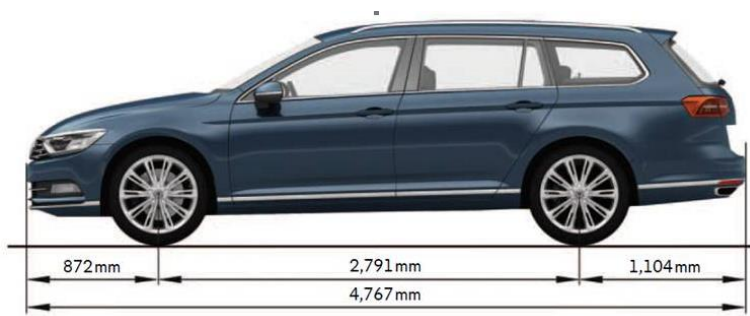

Technical data

Engine Type	4 cylinder inline Turbo Petrol	4 cylinder inline Turbo Petrol	4 cylinder inline Turbo Petrol	4 cylinder inline Turbo Petrol
Cubic Capacity (cc)	1,798	1,798	1,798	1,984
Maximum Power (kW) @rpm	132 (5100-6200)	132 (5100-6200)	132 (5100-6200)	206 (5600-6500)
Maximum Torque (Nm) @rpm	250 (1250-5000)	250 (1250-5000)	250 (1250-5000)	350 (1700-5600)
Drive train	Front Wheel Drive	Front Wheel Drive	Front Wheel Drive	4MOTION All Wheel Drive
Transmission	7 Speed DSG	7 Speed DSG	7 Speed DSG	6 Speed DSG
Tare weight (kg)	1,505	1,505	1,505	1,550
Trailer load limit 12% gradient (Braked / Unbraked)	1,800 / 750	1,800 / 750	1,800 / 750	2,000 / 750
Fuel tank capacity (L, approx)	66	66	66	66
Acceleration 0-100 km/h (sec)	8.1	8.1	8.1	5.7
Top speed (km/h)	230	230	230	250
Fuel consumption L/100km (Combined)	5.8	5.8	5.8	7.2
Luggage capacity (L) (Rear seats up)	650	650	650	650
BlueMotion Technology Package - Automatic start/stop system with regenerative braking	●	●	●	●
3 year/ unlimited km mechanical warranty, 12 year anti-corrosion warranty and VW roadside assistance	●	●	●	●
Volkswagen Scheduled Service Plan for 3 years or up to 45,000km (whichever occurs first). Please refer to your authorised Volkswagen Dealer for further information.	$1,350	$1,350	$1,350	$1,350