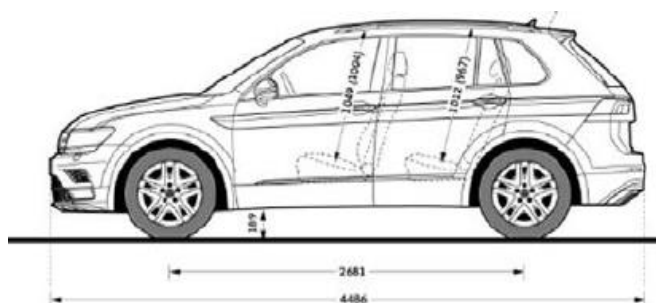

^MRP shown without optional Adaptive Cruise Control. All current stock has the optional "Adaptive Cruise Control".

Technical data

Engine Type	4 cylinder inline Turbo Petrol	4 cylinder inline Turbo Petrol	4 cylinder inline Turbo Petrol	4 cylinder inline Turbo Petrol
Cubic Capacity (cc)	1,395	1,395	1,984	1,984
Maximum Power (kW) @rpm	110 (5,000-6,000)	110 (5,000-6,000)	132 (3,940-6,000)	162 (4,500-6,200)
Maximum Torque (Nm) @rpm	250 (1,500-3,500)	250 (1,500-3,500)	320 (1,500-3,940)	350 (1,500 - 4,400)
Drive train	Front Wheel Drive	Front Wheel Drive	4MOTION All Wheel Drive	4MOTION All Wheel Drive
Transmission	6 Speed DSG	6 Speed DSG	7 Speed DSG	7 Speed DSG
Tare weight (kg)*	1,423	1,423	1,645	1,669
Trailer load limit 12% gradient (Braked / Unbraked)	1,800 / 740	1,800 / 740	2,500 / 750	2,500 / 750
Fuel tank capacity (L, approx)	58	58	60	60
Acceleration 0-100 km/h (sec)	9.2	9.2	7.7	6.5
Top Speed (km/h)	200	200	208	220
Fuel consumption (L/100km) (Combined)	6,1-6,0	6,1-6,0	7,4-7,3	7,8
Luggage capacity (L) (rear seats up / with rear seats folded)†	615 / 1,655	615 / 1,655	615 / 1,655	615 / 1,655
Ground clearance (mm)	189	189	200	200
Ramp angle (°)	16°	16°	15.9°	15.5°
Approach angle (°)	14.5°	14.5°	14.9°	16.5°
3 year/ unlimited km mechanical warranty, 12 year anti-corrosion warranty and 3 year VW roadside assistance	●	●	●	●
Volkswagen Scheduled Service Plan for 3 years or up to 45,000km (whichever occurs first). Please refer to your authorised Volkswagen Dealer for further information.	\$1,200	\$1,200	\$1,200	\$1,200

Height (mm): 2WD 1,632mm / 4WD 1,643mm

**Maximum Retail Price (MRP) does not include on-road costs. Fuel consumption tested in accordance with EC directive 80/1268/EC. Consumption measured on European specification cars. Specifications are as planned at December 2018 for Model Year 2019 and are subject to change without notice or obligation. †615 luggage capacity is measured up to the rear bench seat, with back row of seats slid forward.