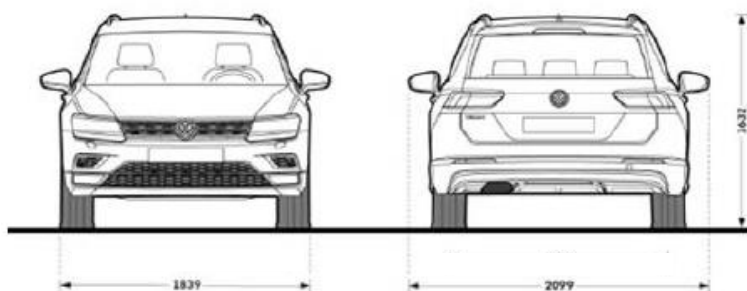

Height (mm): 2WD 1,632mm / 4WD 1,643mm

**Maximum Retail Price (MRP) does not include on-road costs. Fuel consumption tested in accordance with EC directive 80/1268/EC. Consumption measured on European specification cars. Specifications are as planned at December 2018 for Model Year 2019 and are subject to change without notice or obligation. †615 luggage capacity is measured up to the rear bench seat, with back row of seats slid forward.