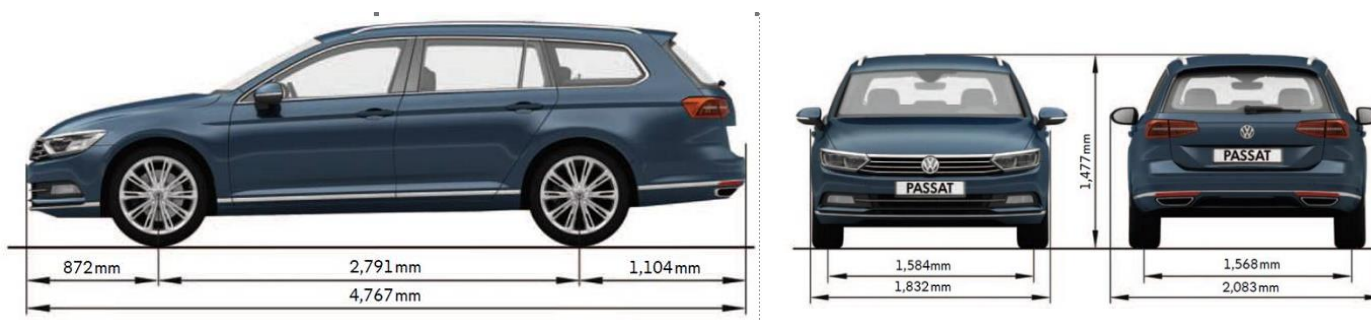

Technical data

	TSI Comfortline	TSI Highline[^]	TSI R-Line
Engine Type	4 cylinder inline Turbo Petrol	4 cylinder inline Turbo Petrol	4 cylinder inline Turbo Petrol
Cubic Capacity (cc)	1,798	1,798	1,798
Maximum Power (kW) @rpm	132 (5100-6200)	132 (5100-6200)	132 (5100-6200)
Maximum Torque (Nm) @rpm	250 (1250-5000)	250 (1250-5000)	250 (1250-5000)
Drive train	Front Wheel Drive	Front Wheel Drive	Front Wheel Drive
Transmission	7 Speed DSG	7 Speed DSG	7 Speed DSG
Tare weight (kg)	1,505	1,505	1,505
Trailer load limit 12% gradient (Braked / Unbraked)	1,800 / 750	1,800 / 750	1,800 / 750
Fuel tank capacity (L, approx)	66	66	66
Acceleration 0-100 km/h (sec)	8.1	8.1	8.1
Top speed (km/h)	230	230	230
Fuel consumption L/100km (Combined)	5.8	5.8	5.8
Luggage capacity (L) (Rear seats up)	650	650	650
BlueMotion Technology Package - Automatic start/stop system with regenerative braking	●	●	●
3 year/ unlimited km mechanical warranty, 12 year anti-corrosion warranty and VW roadside assistance	●	●	●
Volkswagen Scheduled Service Plan for 3 years or up to 45,000km (whichever occurs first). Please refer to your authorised Volkswagen Dealer for further information.	$1,350	$1,350	$1,350