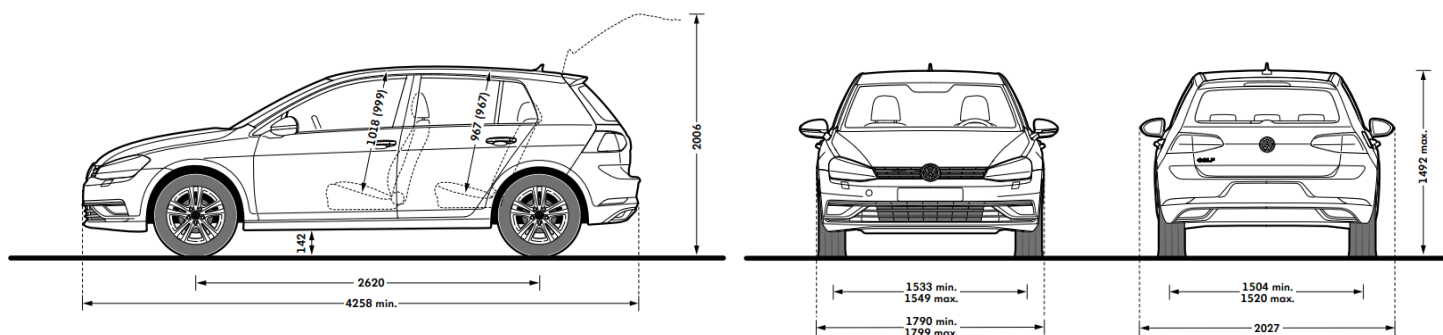

Technical data

	TSI Comfortline DSG	TSI Highline DSG	TSI R-Line DSG
Engine Type	4 cylinder inline Turbo Petrol	4 cylinder inline Turbo Petrol	4 cylinder inline Turbo Petrol
Cubic Capacity (cc)	1,395	1,395	1,395
Maximum Power (kW) @rpm	92 (5000-6000)	110 (5000-6000)	110 (5000-6000)
Maximum Torque (Nm) @rpm	200 (1400-4000)	250 (1500-3500)	250 (1500-3500)
Drive train	Front Wheel Drive	Front Wheel Drive	Front Wheel Drive
Transmission	7 Speed DSG	7 Speed DSG	7 Speed DSG
Tare weight (kg)	1,216	1,227	1,227
Trailer load limit 12% gradient (kg) (Braked / Unbraked)	1,400 / 620	1,500 / 640	1,500 / 640
Fuel tank capacity (L, approx)	50	50	50
Acceleration 0-100 km/h (sec)	9.1	8.2	8.2
Top speed (km/h)	204	216	216
Fuel consumption L/100km (Combined)	5.5	5.4	5.4
BlueMotion Technology - Automatic start/stop system with regenerative braking	●	●	●
Special Offer[^]: 5-year/ 150,000 km (whichever occurs first) mechanical warranty, 5-year VW roadside assistance and 12 year anti-corrosion warranty	●	●	●
Volkswagen Scheduled Service Plan for 3 years or up to 45,000km (whichever occurs first). Please refer to your authorised Volkswagen Dealer for further information.	$1,200	$1,200	$1,200