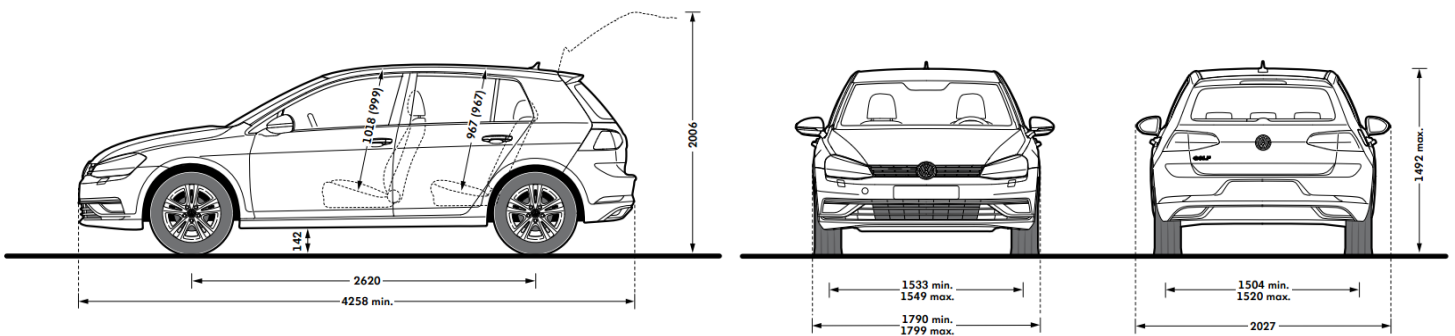

Technical data

Engine Type	4 cylinder inline Turbo Petrol	4 cylinder inline Turbo Petrol	4 cylinder inline Turbo Petrol
Cubic Capacity (cc)	1,395	1,395	1,395
Maximum Power (kW) @rpm	92 (5000-6000)	110 (5000-6000)	110 (5000-6000)
Maximum Torque (Nm) @rpm	200 (1400-4000)	250 (1500-3500)	250 (1500-3500)
Drive train	Front Wheel Drive	Front Wheel Drive	Front Wheel Drive
Transmission	7 Speed DSG	7 Speed DSG	7 Speed DSG
Tare weight (kg)	1,216	1,227	1,227
Trailer load limit 12% gradient (kg) (Braked / Unbraked)	1,400 / 620	1,500 / 640	1,500 / 640
Fuel tank capacity (L, approx)	50	50	50
Acceleration 0-100 km/h (sec)	9.1	8.2	8.2
Top speed (km/h)	204	216	216
Fuel consumption L/100km (Combined)	5.5	5.4	5.4
BlueMotion Technology - Automatic start/stop system with regenerative braking	●	●	●
Special Offer*: 5 year/ 150,000 km (whichever occurs first) mechanical warranty, 5 year VW roadside assistance and 12 year anti-corrosion warranty	●	●	●
Volkswagen Scheduled Service Plan for 3 years or up to 45,000km (whichever occurs first). Please refer to your authorised Volkswagen Dealer for further information.	$1,200	$1,200	$1,200