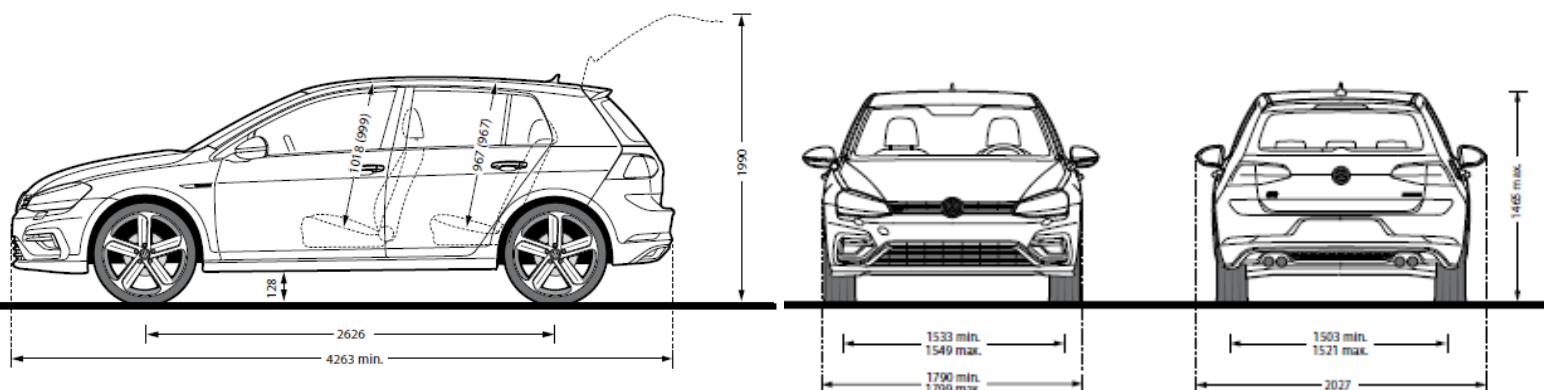

Technical data

Engine Type	4 cylinder inline Turbo Petrol
Cubic Capacity (cc)	1,984
Maximum Power (kW) @rpm	228 (5500 - 6500)
Maximum Torque (Nm) @rpm	400 (2000 - 5400)
Drive train	4MOTION (All Wheel Drive)
Transmission	7 Speed DSG
Tare weight (kg)	1,452
Fuel tank capacity (L, approx)	55
Acceleration 0-100 km/h (sec)	4.6
Top speed (km/h)	250
Fuel Consumption L/100km (Combined)	7.2
BlueMotion Technology - Automatic start/stop system with regenerative braking	●
Special Offer[^]: 5-year/ 150,000 km (whichever occurs first) mechanical warranty, 5-year VW roadside assistance and 12 year anti-corrosion warranty	●
Volkswagen Scheduled Service Plan for 3 years or up to 45,000km (whichever occurs first). Please refer to your authorised Volkswagen Dealer for further information.	$1,200