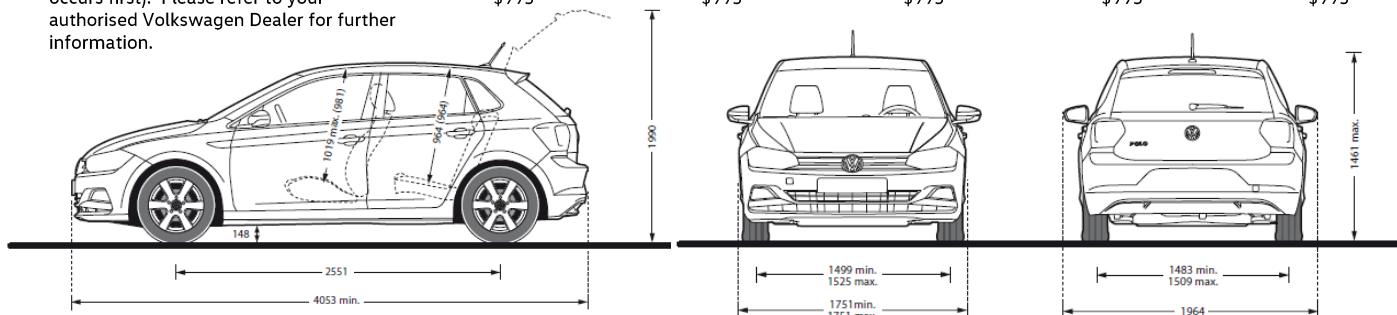

Technical data

Engine Type	3 cylinder inline Turbo Petrol	3 cylinder inline Turbo Petrol	3 cylinder inline Turbo Petrol	3 cylinder inline Turbo Petrol	4 cylinder inline Turbo Petrol
Cubic Capacity (cc)	999	999	999	999	1,984
Maximum Power (kW) @ rpm	70 (4,500-5,500)	70 (4,500-5,500)	70 (4,500-5,500)	85 (5,000-5,500)	147 (4,387 - 6,000)
Maximum Torque (Nm) @ rpm	175 (2,000-3,500)	175 (2,000-3,500)	175 (2,000-3,500)	200 (2,000-3,500)	320 (1,500 - 4,387)
Drive train	Front Wheel Drive	Front Wheel Drive	Front Wheel Drive	Front Wheel Drive	Front Wheel Drive
Transmission	5 Speed Manual	7 Speed DSG	7 Speed DSG	7 Speed DSG	6 Speed DSG
Tare weight (kg)	1,145	1,180	1,180	1,190	1,355
Fuel tank capacity (L, approx)	40	40	40	40	40
Acceleration 0-100 km/h (sec)	10.8	10.8	10.8	9.5	6.7
Top Speed (km/h)	187	187	187	200	237
Fuel consumption (L/100km) (Combined)	4.5	4.7	4.7	4.8	5.9
Start / stop system with generative braking	●	●	●	●	●
Luggage capacity (L) (rear seats upright)	351	351	351	351	305
Special Offer: 5 year / 150,000 km (whichever occurs first) mechanical warranty, 5 year VW roadside assistance, 12 year anti-corrosion warranty	●	●	●	●	●
Volkswagen Scheduled Service Plan for 3 years or up to 45,000km (whichever occurs first). Please refer to your authorised Volkswagen Dealer for further information.					

$995

$995

$995

$995

$995