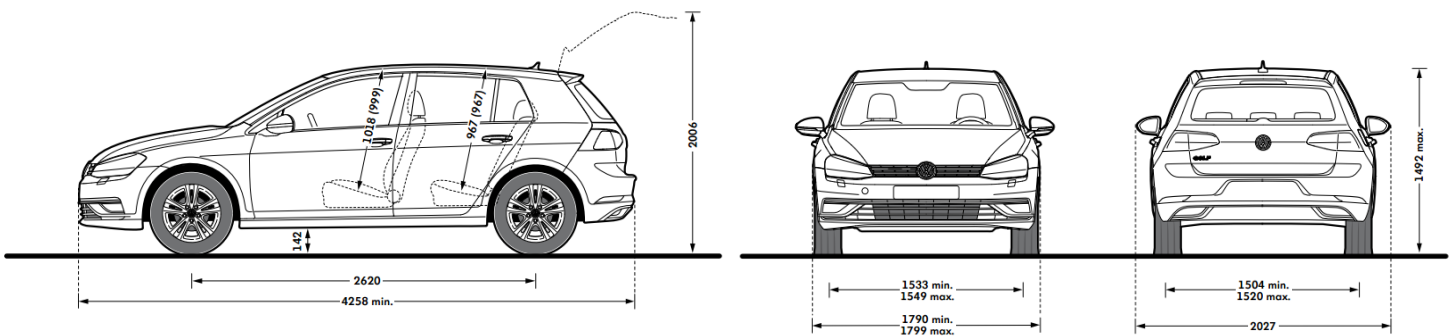

Technical data

	TSI Comfortline DSG	TSI Highline DSG	TSI R-Line DSG
Engine Type	4 cylinder inline Turbo Petrol	4 cylinder inline Turbo Petrol	4 cylinder inline Turbo Petrol
Cubic Capacity (cc)	1,395	1,395	1,395
Maximum Power (kW) @rpm	92 (5,000-6,000)	110 (5,000-6,000)	110 (5,000-6,000)
Maximum Torque (Nm) @rpm	200 (1,400-4,000)	250 (1,500-3,500)	250 (1,500-3,500)
Drive train	Front Wheel Drive	Front Wheel Drive	Front Wheel Drive
Transmission	7 Speed DSG	7 Speed DSG	7 Speed DSG
Tare weight (kg)	1,216	1,227	1,227
Trailer load limit 12% gradient (kg) (Braked / Unbraked)	1,400 / 620	1,500 / 640	1,500 / 640
Fuel tank capacity (L, approx)	50	50	50
Acceleration 0-100 km/h (sec)	9.1	8.2	8.2
Top speed (km/h)	204	216	216
Fuel consumption L/100km (Combined)	5.5	5.4	5.4
BlueMotion Technology - Automatic start/stop system with regenerative braking	●	●	●
5 year/ 150,000 km (whichever occurs first) mechanical warranty, 5 year VW roadside assistance and 12 year anti-corrosion warranty	●	●	●
Volkswagen Scheduled Service Plan for 3 years or up to 45,000km (whichever occurs first). Please refer to your authorised Volkswagen Dealer for further information.	$1,200	$1,200	$1,200