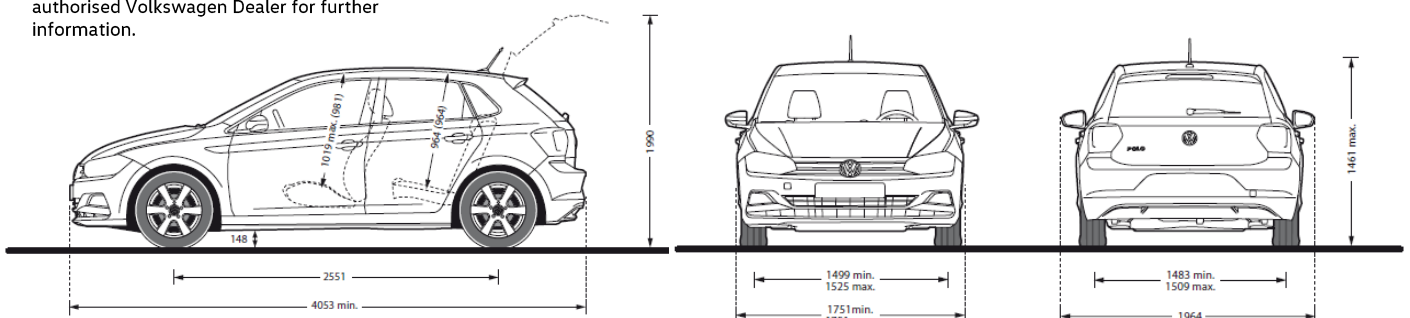

Volkswagen Scheduled Service Plan for 3 years or up to 45,000km (whichever occurs first). Please refer to your authorised Volkswagen Dealer for further information.

\$995

\$995

\$995

\$995

\$995

\*\*Maximum Retail Price (MRP) does not include on-road costs. ^Maximum Selling Price Promotion available from 01/01/2020 ~ 31/03/2020 or while stocks last.