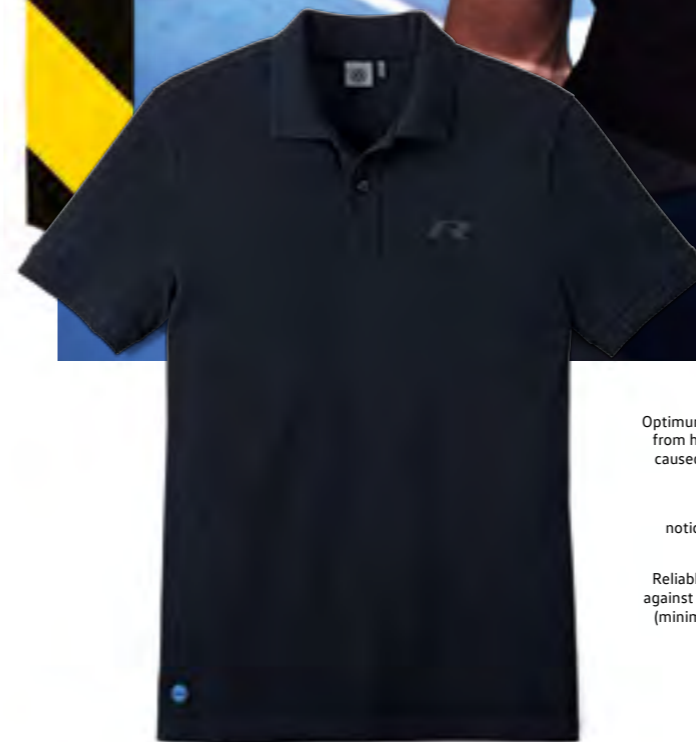

15D.084.300

Chronograph

See product description on page 69
7P0.050.800.B .041

Sunglasses

See product description on page 65
1KV.087.901.B .71N

Wallet

Made with inserts in the design of the Volkswagen R seat upholstery • With metallic R logo • Interior: 1 bank note compartment, 1 coin pocket, 3 card slots and 3 inserts • Data-secure thanks to RFID shielding foil • **Material:** Cowhide, polyester, metal • **Colour:** Black • **Size:** 11.5 x 2 x 9.5 cm
15D.087.400