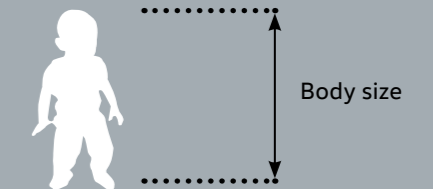

BABY

Age	6-8 months	9-12 months	13-36 months
Body size in cm	66-76	77-88	89-100
EU	68/74	80/86	92/98

Body size

TODDLER

Age	2-3 years	4-5 years
Body size in cm	89-100	101-112
EU	92/98	104/110