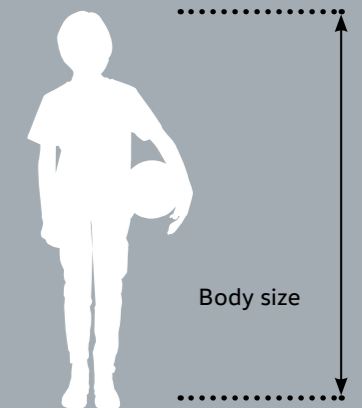

TODDLER

Age	2-3 years	4-5 years
Body size in cm	89-100	101-112
EU	92/98	104/110

Body size

CHILDREN

Age	6-7 years	8-9 years	10-11 years	12-13 years
Body size in cm	113-124	125-136	137-148	149-160
EU	116/122	128/134	140/146	152/158