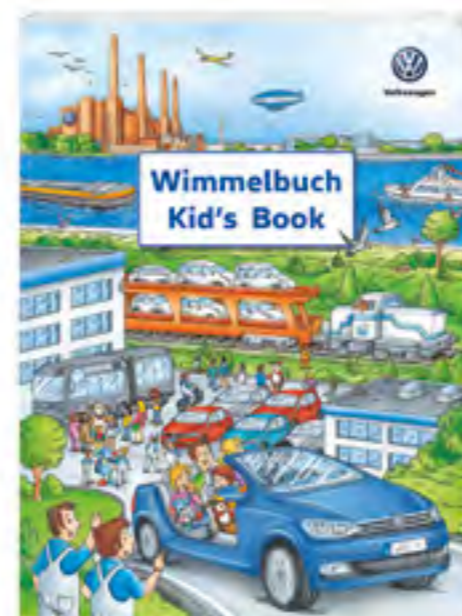

PICTURE BOOK

Welcome to the world of Volkswagen: a car's journey to its new family – from ordering to delivery. Featuring Ted Turbo, Mick Mechanic and Paul Parcours. 8 pages. Recommended for children aged 3 and up

000.087.109.A