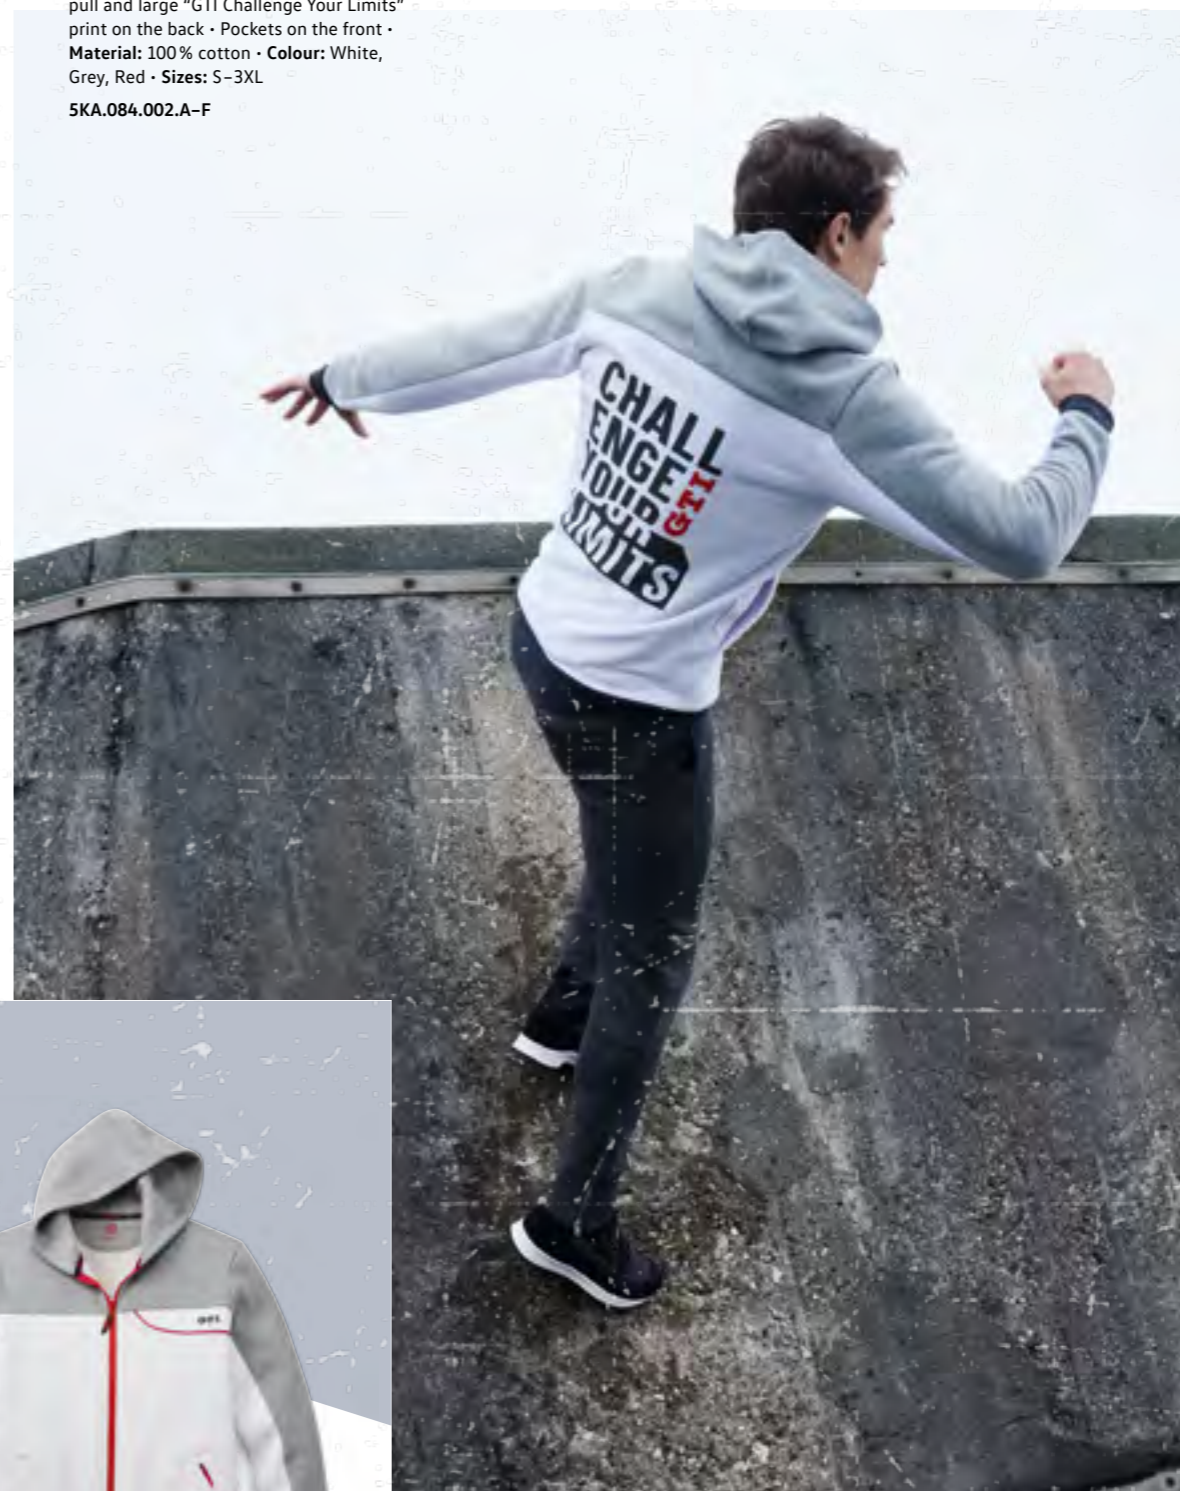

MEN'S SWEAT JACKET

White and grey melange hooded jacket · Striking red front zip with GTI logo zip pull and large "GTI Challenge Your Limits" print on the back · Pockets on the front · **Material:** 100% cotton · **Colour:** White, Grey, Red · **Sizes:** S-3XL

5KA.084.002.A-F

MEN'S SWEATSHIRT

A classic with class: grey hooded sweatshirt with modern mid-grey fade-out wash effect and classic kangaroo pocket · Decorative red GTI loop knit design on the front · The hood is lined with GTI Clark checked fabric and has a wide, flat, red cord · **Material:** 100% cotton · **Colour:** Grey · **Sizes:** S-3XL

5KA.084.130.A-F