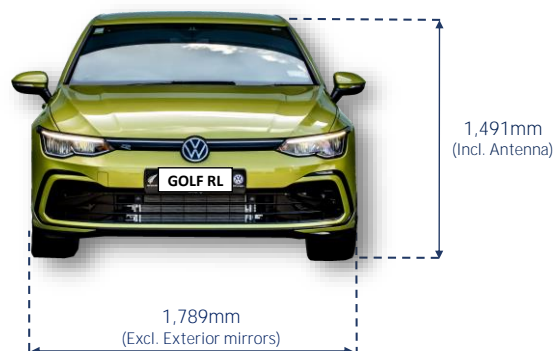

§Converted to WLTP-3P from official manufacturer's NEDC tests using vehicle 1,511kg in weight.

Specifications and colours are as planned at April 2024 for Model Year 2024 and subject to change without notice or obligation.

≠Please note figures are sourced from overseas data where equipment levels by model variant may vary.

Technical Data	TSI R-Line
Engine Type	4-Cylinder inline Turbo
Fuel Type	Petrol (Minimum 95 RON)
Cubic Capacity (cc)	1,395
Maximum Power (kW) @ rpm	110kW (5,000-6,000)
Maximum Torque (Nm) @ rpm	250Nm (1,500-3,500)
Drivetrain	Front Wheel Drive
Transmission	8 Speed Automatic
Tare weight (kg)	1,258
Trailer load limit 12% gradient (kg) (Braked / Unbraked)	1,500 / 660
Luggage Capacity (L) (rear seats upright / rear seats folded)≠	381 / 1,237
Fuel tank capacity (L, approx.)	50L
Combined Fuel consumption (L/100km), 3P-WLTP converted§	6.4
Combined CO₂ emissions (g/km), 3P-WLTP converted§	147
Emission standard	Euro 6 (NEDC)
Automatic Start/stop system with generative braking	●
5 year / 150,000 km (whichever occurs first) mechanical warranty, 5 year VW roadside assistance and 12 year anti-corrosion warranty	●
Volkswagen Service Plan - Scheduled Servicing for 3 years or up to 45,000km (whichever occurs first)	$1,395
Volkswagen Service Plan - Scheduled Servicing for 5 years or up to 75,000km (whichever occurs first)	$2,695