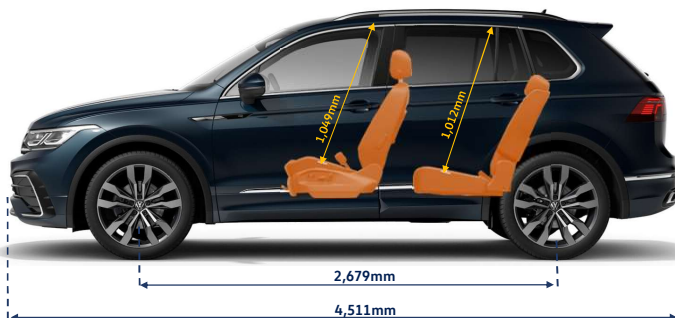

Technical Data	TSI Life 2WD	TSI R-Line 2WD	TSI Style AWD	TSI R-Line AWD
Engine Type	4-Cylinder inline Turbo	4-Cylinder inline Turbo	4-Cylinder inline Turbo	4-Cylinder inline Turbo
Fuel Type	Petrol (Minimum 95 RON)	Petrol (Minimum 95 RON)	Petrol (Minimum 95 RON)	Petrol (Minimum 95 RON)
Cubic Capacity (cc)	1,395	1,395	1,984	1,984
Maximum Power (kW) @ rpm	110kW (5,000-6,000)	110kW (5,000-6,000)	140kW (4,200-6,000)	180kW (5,000-6,500)
Maximum Torque (Nm) @ rpm	250Nm (1,500-3,500)	250Nm (1,500-3,500)	320Nm (1,500-4,100)	370Nm (1,600-4,300)
Drivetrain	Front Wheel Drive	Front Wheel Drive	4MOTION All Wheel Drive	4MOTION All Wheel Drive
Transmission	6 Speed DSG with Sport mode and Tiptronic function	6 Speed DSG with Sport mode and Tiptronic function	7 Speed DSG with Sport mode and Tiptronic function	7 Speed DSG with Sport mode and Tiptronic function
Tare weight (kg)	1,411 kg	1,411 kg	1,634 kg	1,646 kg
Maximum towing capacity (Braked / Unbraked)	1,800 kg / 750 kg	1,800 kg / 750 kg	2,100 kg / 750 kg	2,100 kg / 750 kg
Maximum downhill weight	100 kg	100 kg	100 kg	100 kg
Fuel tank capacity (L, approx.)	60	60	63	63
Combined Fuel consumption (L/100km), 3P-WLTP converted§	8.5	8.5	8.4	9.0
Combined CO₂ emissions (g/km), 3P-WLTP converted§	191	191	190	203
Emission standard	Euro 6 (NEDC)	Euro 6 (NEDC)	Euro 6 (WLTP)	Euro 6 (WLTP)
Start/stop system with generative braking	-	-	●	●
Luggage capacity (L) [Rear seats up, rear bench forward / Rear seats folded]	615 / 1,655	615 / 1,655	615 / 1,655	615 / 1,655
Ground clearance (mm)	191 mm	191 mm	201 mm	201 mm
5 year / 150,000 km (whichever occurs first) mechanical warranty, 5 year VW roadside assistance and 12 year anti-corrosion warranty	●	●	●	●
Volkswagen Service Plan - Scheduled Servicing for 3 years or up to 45,000km (whichever occurs first)	$1,345	$1,345	$1,645	$1,645
Volkswagen Service Plan - Scheduled Servicing for 5 years or up to 75,000km (whichever occurs first)	$2,595	$2,595	$3,445	$3,445